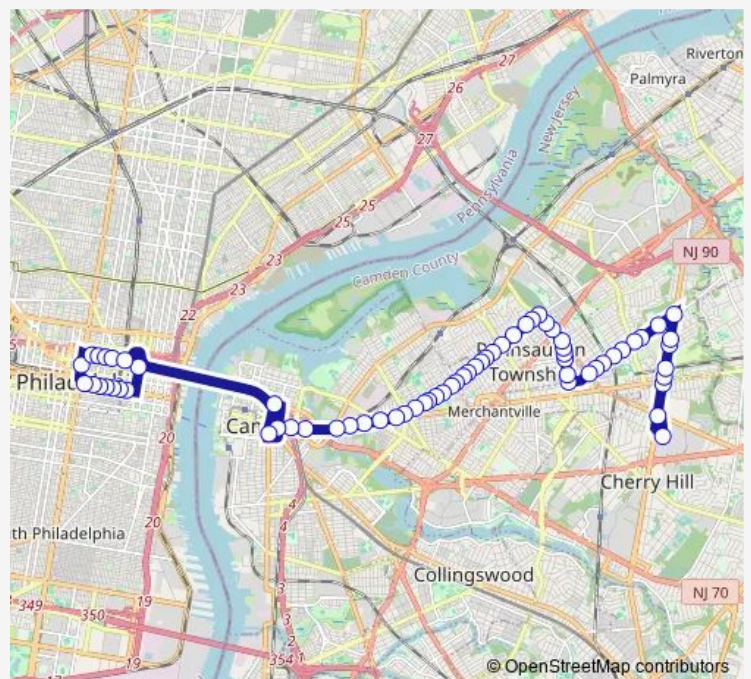

Vine ST AT 10th St

Vine ST AT 8TH St

Bridge Plaza

GATE #3 INSIDE THE WRTC

Federal ST AT Haddon Ave

Federal ST AT S 10th St

Federal ST 40'W OF Cooper St

Federal ST AT S 16th St

Saturday 06:47-23:22

Sunday 08:19-22:22

Route info

Direction: 6TH ST AT Race St

Stops: 63

Trip Duration: 1 hour 3 min

Federal ST AT S 19th St

Federal ST AT S 21st St

Westfield AVE AT N 27th St

Westfield AVE AT N 29th St

Westfield AVE AT N 30th St

Westfield AVE AT Dudley St

Westfield AVE AT Rosedale Ave

Westfield AVE AT N 33rd St

Westfield AVE AT N 34th St

Westfield AVE AT N 36th St

Westfield AVE AT N 38th St

Westfield AVE AT N 40th St

Westfield AVE AT 42nd St

Westfield AVE AT 46th St

Westfield AVE AT 48th St

Westfield AVE AT Browning Rd

Westfield AVE AT Merchantville Ave

Westfield AVE AT Horner Ave