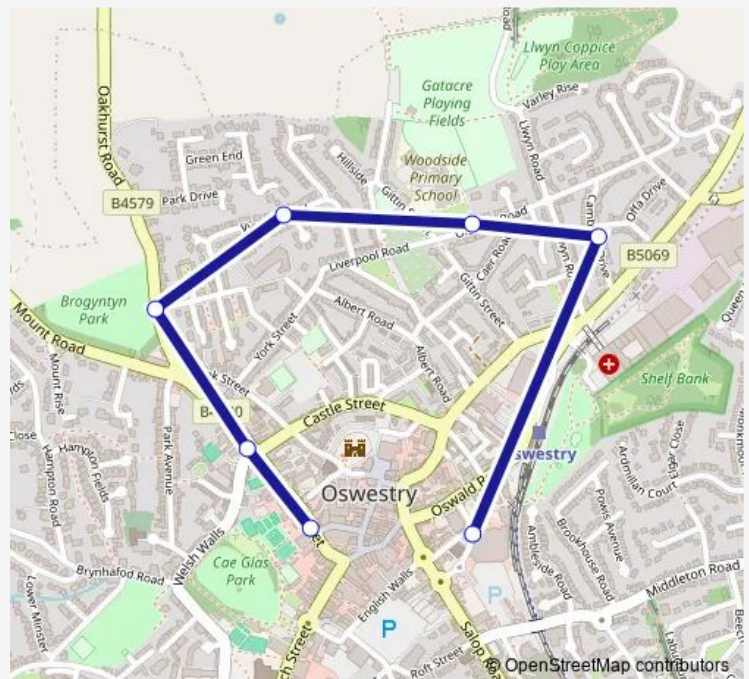

Bus 404 Vrynwy Road - Oswestry Town Circular

[Go to website](#)

Direction

Post Office — Sainsbury's Layby

7 stops

[Open route schedule](#)

Post Office

Welsh Walls Jct

Liverpool Road West Jct

Denham Drive Jct

Woodside School

Western Drive Jct

Sainsbury's Layby

Route schedule

Post Office — Sainsbury's Layby

Monday 08:15-15:15

Tuesday 08:15-15:15

Wednesday 08:15-15:15

Thursday 08:15-15:15

Friday 08:15-15:15

Saturday 08:15-15:15

Sunday —

Route info

Direction: Post Office

Stops: 7

Trip Duration: 0 hour 11 min

404 — Vrynwy Road - Oswestry Town Circular

404 Bus time schedules and route maps are available in an offline PDF at busmaps.com. Use the busmaps.com website to see live bus times, train schedule or subway schedule, and step-by-step directions for all public transit in Oswestry