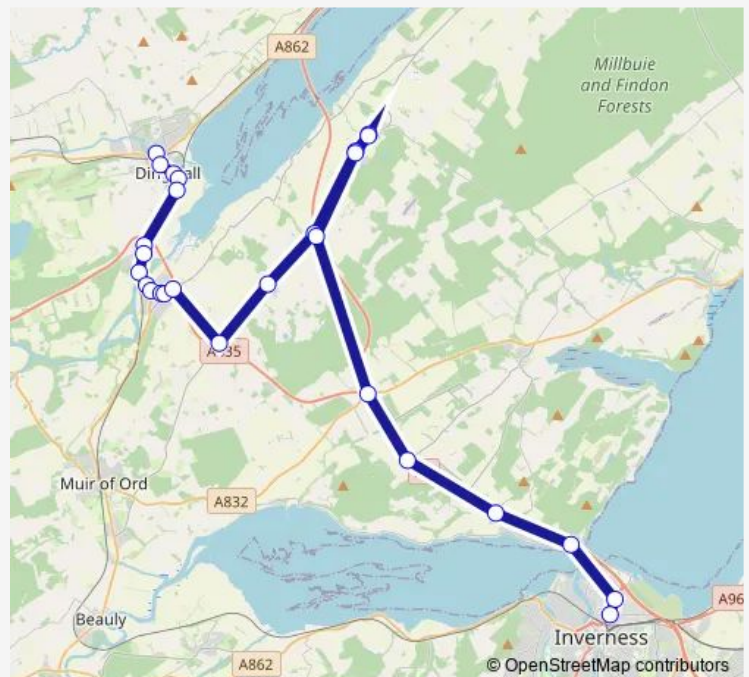

### Route schedule

Dingwall Academy — Inverness College

Monday 15:45

Tuesday 15:45

Wednesday 15:45

Thursday 15:45

Friday 13:35

Saturday —

### Route info

Direction: Dingwall Academy

Stops: 27

Trip Duration: 0 hour 50 min

404

Layby

Arpafeelie Junction

Layby