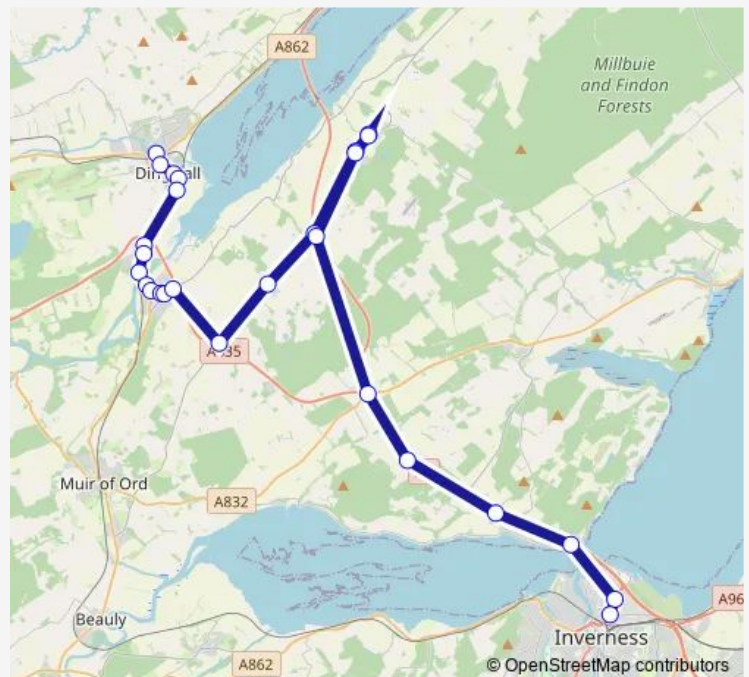

### Route schedule

Dingwall Academy — Inverness College

Monday 15:45

Tuesday 15:45

Wednesday 15:45

Thursday 15:45

Friday 13:35

Saturday —

### Route info

Direction: Dingwall Academy

Stops: 27

Trip Duration: 0 hour 50 min

404

Layby

Arpafeelie Junction

Layby