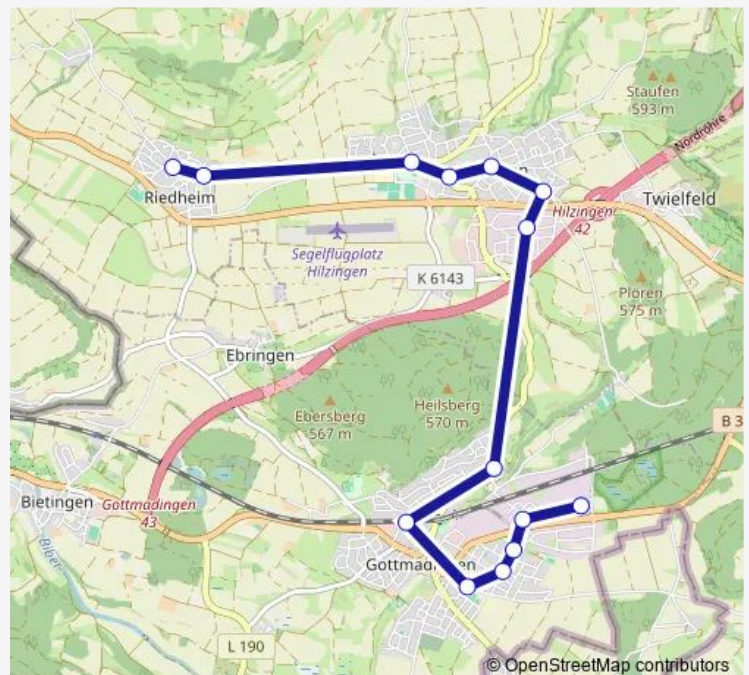

### Route schedule

Riedheim, Bergstrasse — Gottmadingen, Industriepark O

Monday 05:59-12:59

Tuesday 05:59-12:59

Wednesday 05:59-12:59

Thursday 05:59-12:59

Friday 05:59-12:59

Saturday —

### Route info

Direction: Riedheim, Bergstrasse

Stops: 14

Trip Duration: 0 hour 26 min

■ 404 — B 404

BusMaps

## Route info

Direction: Gottmadingen, Industriepark O

Stops: 14

Trip Duration: 0 hour 29 min