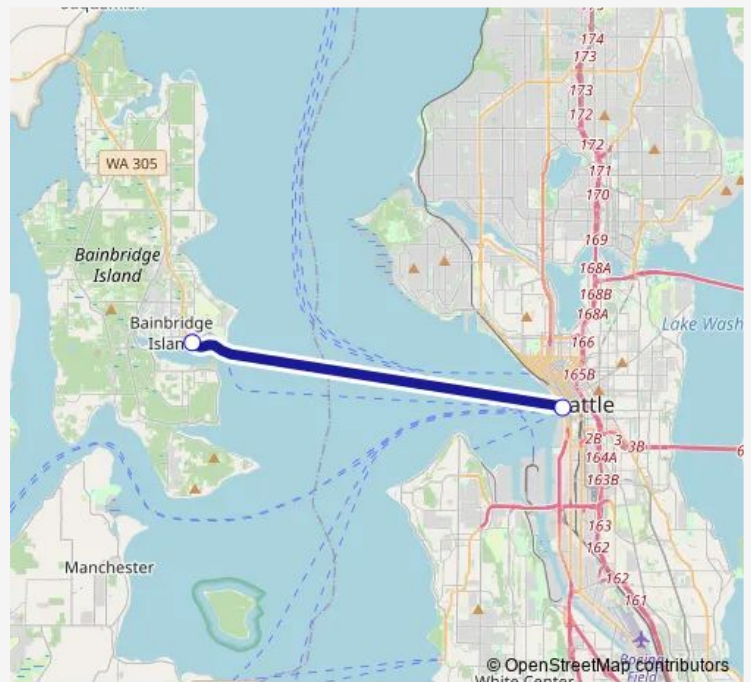

Ferry Bainbridge Island - Seattle

[Go to website](#)

Direction

Bainbridge Island — Seattle

2 stops

[Open route schedule](#)

Bainbridge Island

Seattle

Route schedule

Bainbridge Island — Seattle

Monday	—
Tuesday	—
Wednesday	—
Thursday	—
Friday	04:45-00:55 ⁺¹
Saturday	05:20-01:25 ⁺¹
Sunday	—

Route info

Direction: Bainbridge Island

Stops: 2

Trip Duration: 0 hour 35 min

■ Bainbridge Island - Seattle

Ferry time schedules and route maps are available in an offline PDF at busmaps.com. Use the busmaps.com website to see live bus times, train schedule or subway schedule, and step-by-step directions for all public transit in Seattle