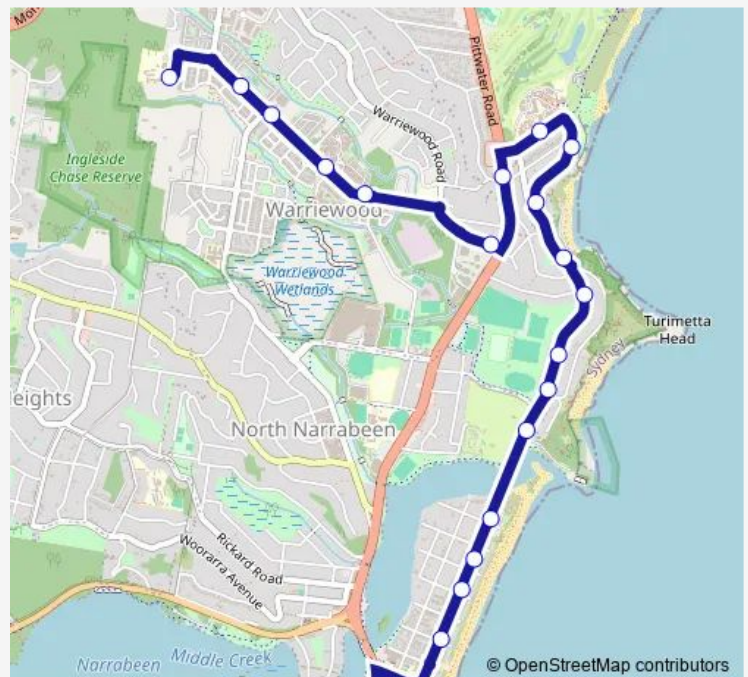

School Bus 635n Mater Maria College to Narrabeen

[Go to website](#)

Direction

Mater Maria College — Narrabeen Shops, Pittwater Rd

21 stops

[Open route schedule](#)

- Mater Maria College
- Macpherson St Opp Lomandra Way
- Macpherson St Opp Garden St
- Macpherson St Opp Gahnia Dr
- Macpherson St Opp Boondah Rd
- Warriewood Rd Before Pittwater Rd
- Pittwater Rd At Elimatta Rd
- Mona Vale Hospital, Coronation St
- Narrabeen Park Pde Opp Cook Tce
- Narrabeen Park Pde At Melbourne Av
- Warriewood Slsc, Narrabeen Park Pde
- Sydney Rd Opp Arnott Cres
- 23 Sydney Rd
- Sydney Rd At Narrabeen Park Pde
- North Narrabeen Rockpool, Narrabeen Park Pde
- North Narrabeen Slsc, Ocean St
- Ocean St After Emerald St
- Ocean St At Octavia St
- Ocean St At Albemarle St
- Waterloo St At Ocean St
- Narrabeen Shops, Pittwater Rd

Route schedule

Mater Maria College — Narrabeen Shops, Pittwater Rd

Monday	15:22
Tuesday	15:22
Wednesday	15:22
Thursday	15:22
Friday	15:22
Saturday	—
Sunday	—

Route info

Direction: Mater Maria College

Stops: 21

Trip Duration: 0 hour 20 min

635n — Mater Maria College to Narrabeen

Direction

Howse Cres At Truman Av — Sacred Heart Primary School, Keenan St

85 stops

[Open route schedule](#)

Howse Cres At Truman Av

Mcnamara Rd Opp Howse Cres

Friday 07:22

Saturday —

Sunday —

Route info

Direction: Howse Cres At Truman Av

Stops: 84

Trip Duration: 1 hour 13 min

Collaroy Park, Parkes Rd