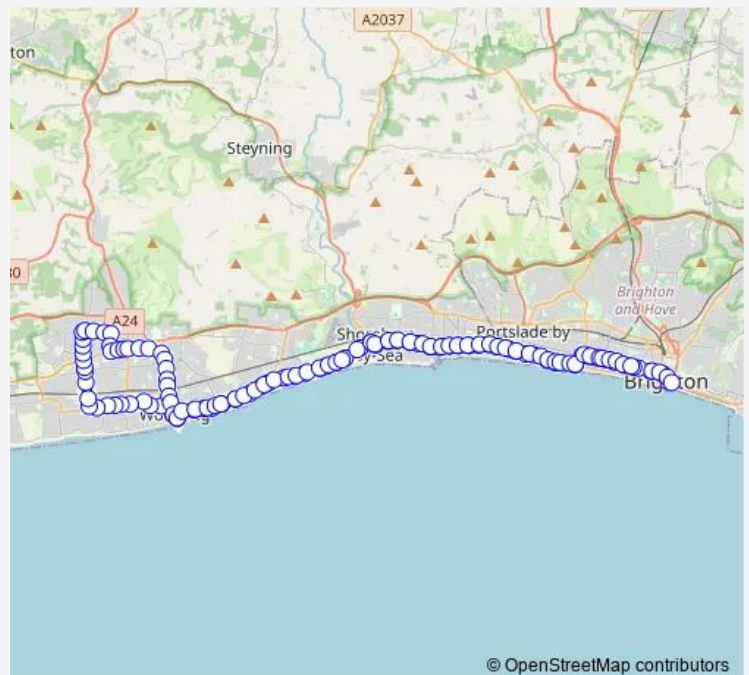

Hove Street

Hove Street South

The View

Langdale Gardens

Wish Road South

Roman Road

St Keyna Avenue South

Station Road

Church Road

Mill Road

The Albion Inn

Route schedule

Old Steine south — Old Steine south

Monday —

Tuesday —

Wednesday 23:45

Thursday —

Friday 23:45

Saturday 00:45-23:45

Sunday 00:45-03:35

Route info

Direction: Old Steine south

Stops: 145

Trip Duration: 1 hour 50 min

■ N700 — Brighton - Durrington

The Gardens

Colebrook Road

Grange Road

Shoreham Terminal

Kingston Lane

Lighthouse

Travis Perkins