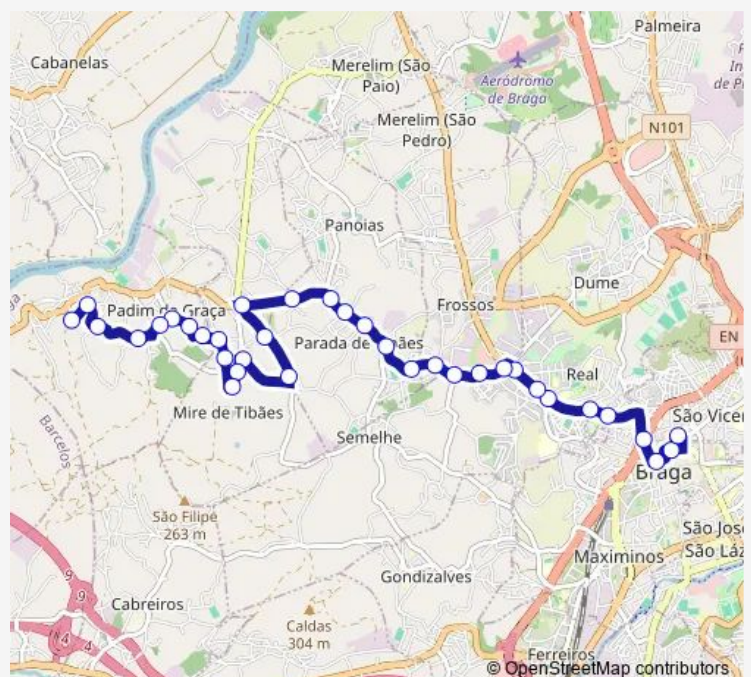

### Route info

Direction: Padim da Graça (Sto António Ii)

Stops: 34

Trip Duration: 0 hour 30 min

050 — Conde Agrolongo - Mosteiro Tibães (Via Ruães)

Cima li

Cima I (Limite 2/1)

Formigueira li

## Route info

Direction: Conde Agrolongo li

Stops: 35

Trip Duration: 0 hour 30 min

Boavista

Devesa

Carvalhos I

Carvalhos li