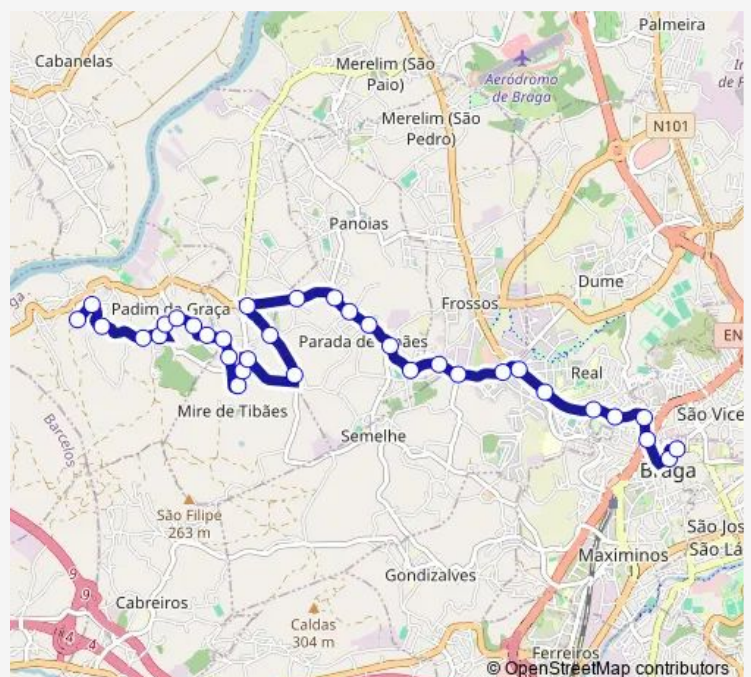

09:30-16:30

Sunday

09:30-16:30

Route info

Direction: Conde Agrolongo li

Stops: 35

Trip Duration: 0 hour 30 min

050 — Conde Agrolongo - Mosteiro Tibães | Padim da Graça

BusMaps

Carrascal Iii

Anjo

Mosteiro Iii

Mosteiro IV (Mosteiro Tibães)

Boavista

Devesa

Carvalhos I

Saturday

10:00-17:00

Sunday

10:00-17:00

Route info

Direction: Padim da Graça (Sto António li)

Stops: 34

Trip Duration: 0 hour 30 min