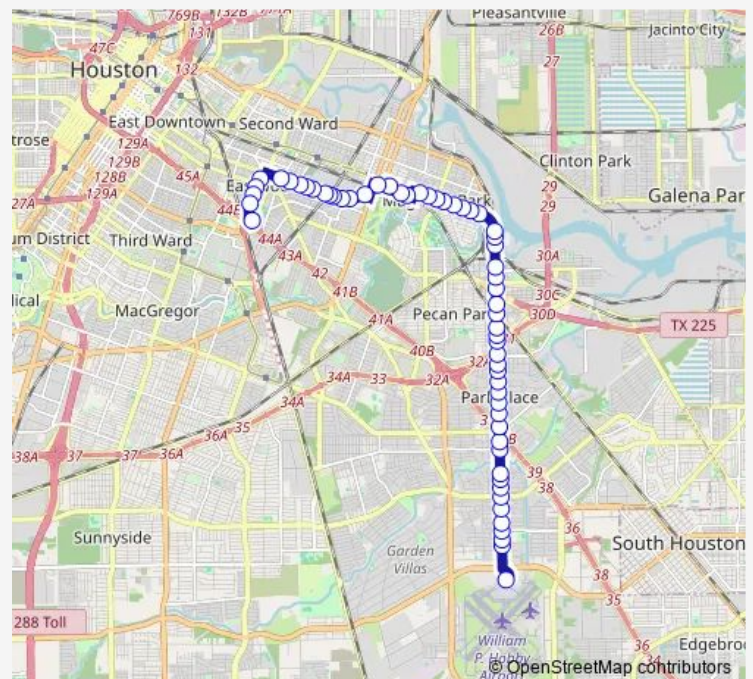

Broadway St @ Dixie Dr

Broadway St @ Moline St

Broadway St @ Gulf Freeway

Broadway St @ Joplin St

Broadway St @ Hartford St

Broadway St @ Findlay

Broadway St @ Detroit St

Broadway St @ Concord

Broadway St @ Brockton St

Broadway St @ Park Terrace Blvd

Broadway St @ Glover St

Route schedule

Hobby Airport — Eastwood Transit Center

Monday 04:15-00:45⁺¹

Tuesday 04:15-00:45⁺¹

Wednesday 04:15-00:45⁺¹

Thursday 04:15-00:45⁺¹

Friday 04:15-00:45⁺¹

Saturday 04:45-00:45⁺¹

Sunday 04:45-00:45⁺¹

Route info

Direction: Hobby Airport

Stops: 59

Trip Duration: 0 hour 37 min

050 — Broadway

Broadway St @ Scanlock St

Broadway St @ Keller St

Broadway St @ Galveston Rd

Broadway St @ Brutus St

Broadway St @ La Porte Rd

Broadway St @ Channelside

Broadway St @ Manchester St