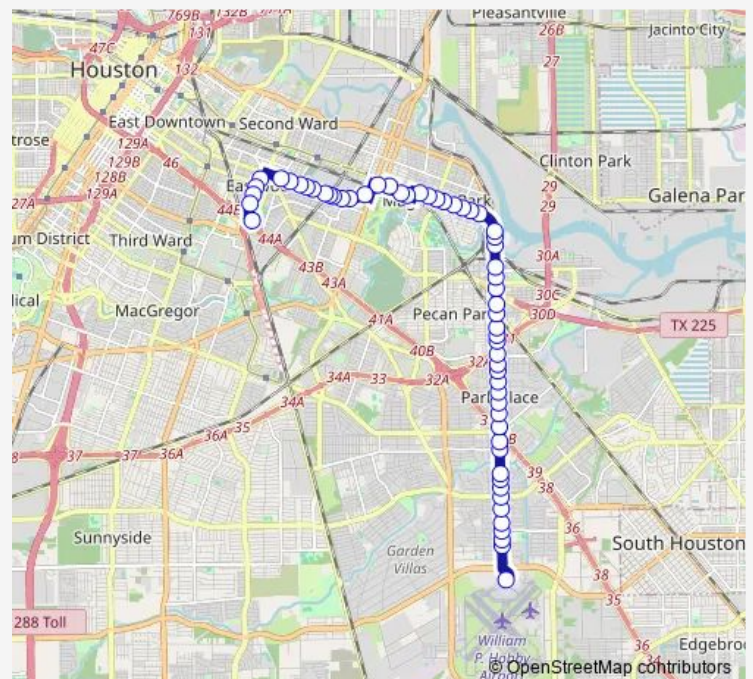

### Route schedule

Hobby Airport — Eastwood Transit Center

Monday 04:15-00:45<sup>+1</sup>

Tuesday 04:15-00:45<sup>+1</sup>

Wednesday 04:15-00:45<sup>+1</sup>

Thursday 04:15-00:45<sup>+1</sup>

Friday 04:15-00:45<sup>+1</sup>

### Route info

Direction: Hobby Airport

Stops: 59

Trip Duration: 0 hour 42 min

050 — Broadway

Broadway St @ Scanlock St

Broadway St @ Keller St

Broadway St @ Galveston Rd

Broadway St @ Brutus St

Broadway St @ La Porte Rd

Broadway St @ Channelside

Broadway St @ Manchester St

Broadway St @ Cypress St

Broadway St @ Sycamore St

Broadway St @ Hockley St

Harrisburg Blvd @ 80th St