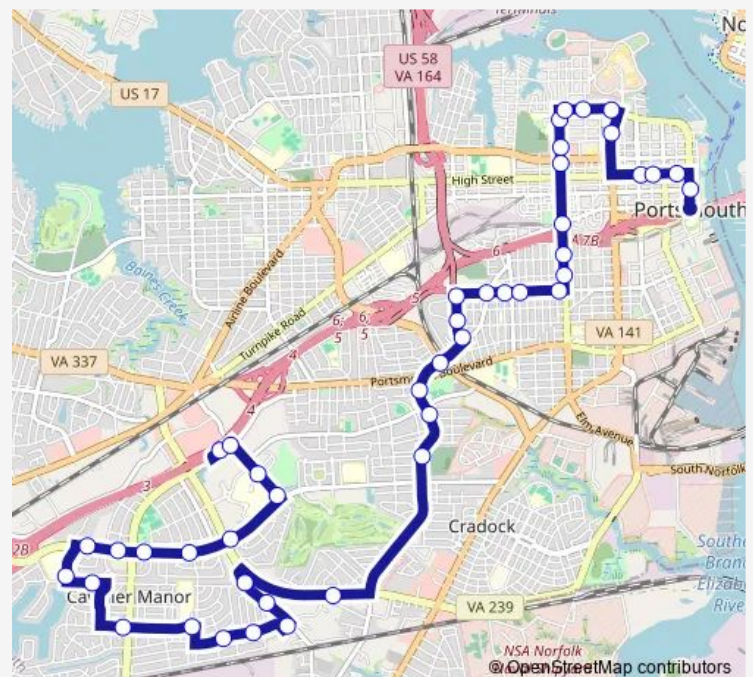

Victory & Beechdale

Deep Creek & Dekalb

Deep Creek & Edison

Route schedule

Victory Crossing — Crawford & County

Monday 06:03-18:10

Tuesday 06:03-18:10

Wednesday 06:03-18:10

Thursday 06:03-18:10

Friday 06:03-18:10

Saturday 07:10-18:10

Sunday 07:10-18:10

Route info

Direction: Victory Crossing

Stops: 44

Trip Duration: 0 hour 52 min

050 — Academy Park

Deep Creek & Pennock

Deep Creek & Frederick

Columbus & Lexington

Columbus & Jefferson

Columbus & Lincoln

Lincoln & Deep Creek

Lincoln & Piedmont

Direction

Crawford & County — Victory Crossing

41 stops

[Open route schedule](#)

Crawford & County

High & Court

High & Washington

Effingham & Queen