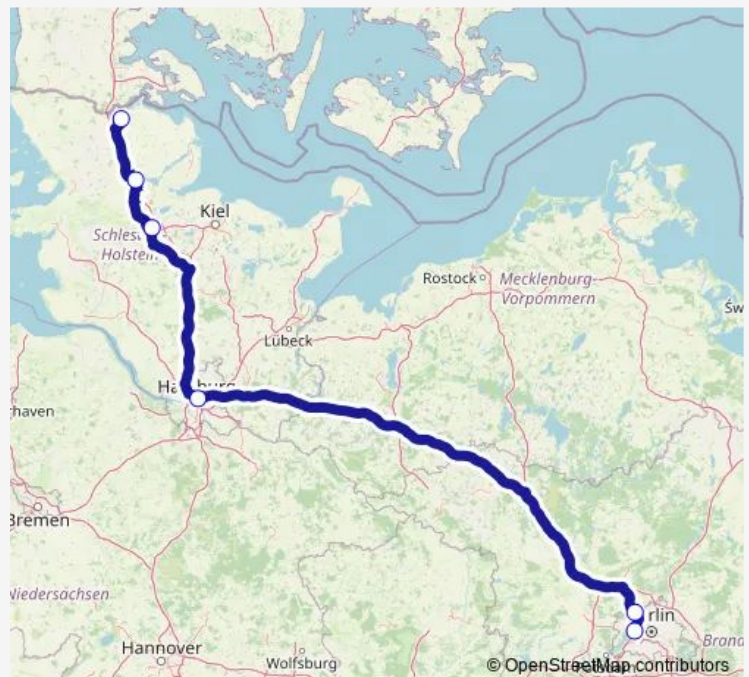

Thursday 08:45-15:00

Friday 11:15-15:00

Saturday —

Sunday 11:15-15:00

Route info

Direction: Berlin ZOB [Fernbus]

Stops: 5

Trip Duration: 6 hour 30 min