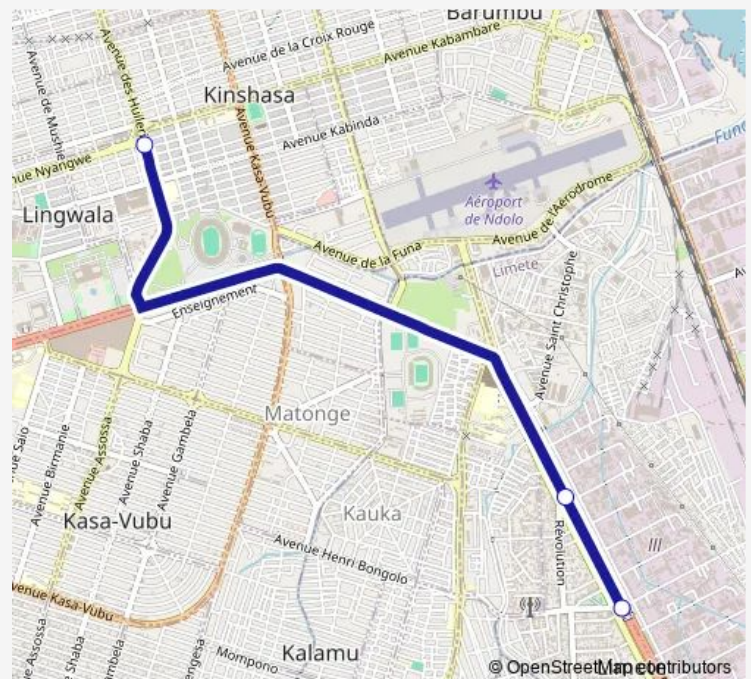

## Bus Limete 7ieme Rue\_ TO \_ Huilerie

[Go to website](#)

### Direction

unknown — unknown

2 stops

[Open route schedule](#)

unknown

unknown

### Route schedule

unknown — unknown

Monday 15:55

Tuesday 15:55

Wednesday 15:55

Thursday 15:55

Friday 15:55

Saturday —

### Route info

Direction: unknown

Stops: 2

Trip Duration: 0 hour 8 min

■ Limete 7ieme Rue\_ TO \_ Huilerie

**Direction**

unknown — unknown

2 stops