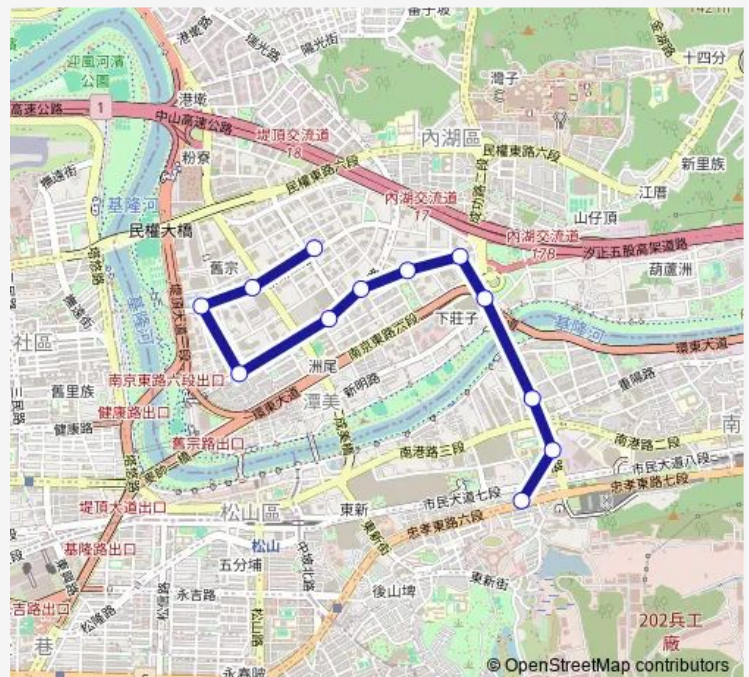

### Route schedule

東南客運停車場 — 捷運昆陽站

Monday 06:00-20:00

Tuesday 06:00-20:00

Wednesday 06:00-20:00

Thursday 06:00-20:00

Friday 06:00-20:00

Saturday 06:00-17:00

### Route info

Direction: 東南客運停車場

Stops: 12

Trip Duration: 0 hour 14 min

■ 藍50 — 新湖二路-捷運昆陽站

藍50 Bus time schedules and route maps are available in an offline PDF at [busmaps.com](https://busmaps.com). Use the [busmaps.com](https://busmaps.com) website to see live bus times, train schedule or subway schedule, and step-by-step directions for all public transit in Taipei