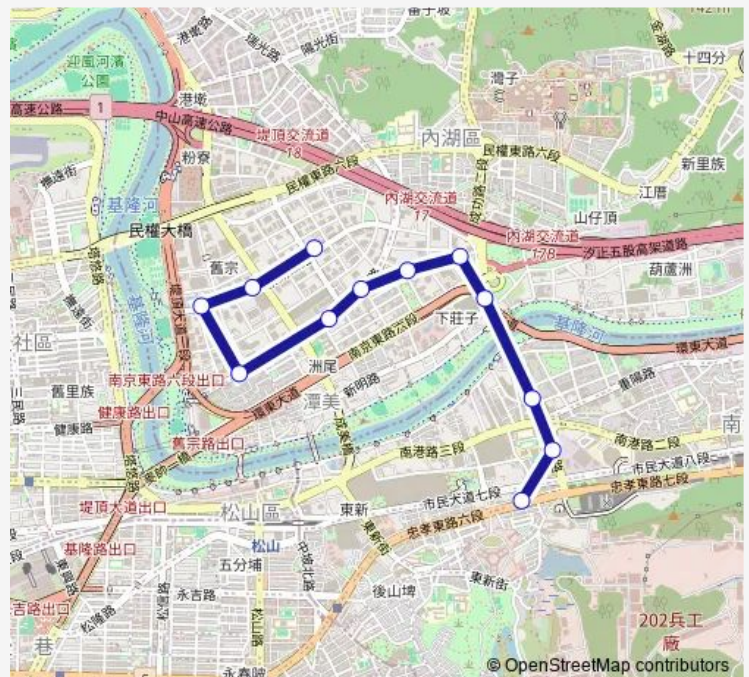

### Route schedule

東南客運停車場 — 捷運昆陽站

Monday 06:00-20:00

Tuesday 06:00-20:00

Wednesday 06:00-20:00

Thursday 06:00-20:00

Friday 06:00-20:00

Saturday 06:00-17:00

### Route info

Direction: 東南客運停車場

Stops: 12

Trip Duration: 0 hour 17 min

■ 藍50 — 新湖二路-捷運昆陽站

藍50 Bus time schedules and route maps are available in an offline PDF at [busmaps.com](https://busmaps.com). Use the [busmaps.com](https://busmaps.com) website to see live bus times, train schedule or subway schedule, and step-by-step directions for all public transit in Taipei