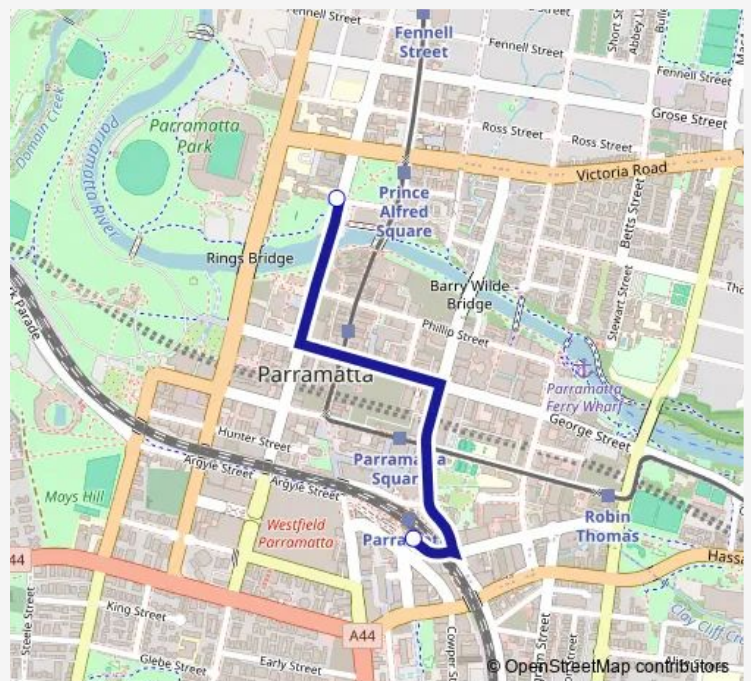

School Bus 2080 Parramatta Station to Bayanami Ps

[Go to website](#)

Direction

Parramatta Station, Stand A4 — Bayanami Public School, Marist PI

2 stops

[Open route schedule](#)

Parramatta Station, Stand A4

Bayanami Public School, Marist PI

Route schedule

Parramatta Station, Stand A4 — Bayanami Public School, Marist PI

Monday	08:38
Tuesday	08:38
Wednesday	08:38
Thursday	08:38
Friday	08:38
Saturday	—
Sunday	—

Route info

Direction: Parramatta Station, Stand A4

Stops: 2

Trip Duration: 0 hour 10 min

2080 — Parramatta Station to Bayanami Ps

2080 School Bus time schedules and route maps are available in an offline PDF at busmaps.com. Use the busmaps.com website to see live bus times, train schedule or subway schedule, and step-by-step directions for all public transit in Parramatta

The schedule is provided in the local timezone. Times with "(+1)" indicate departures on the next day.

PDF file created on 2025-01-16

2024 BusMaps.com - All Rights Reserved