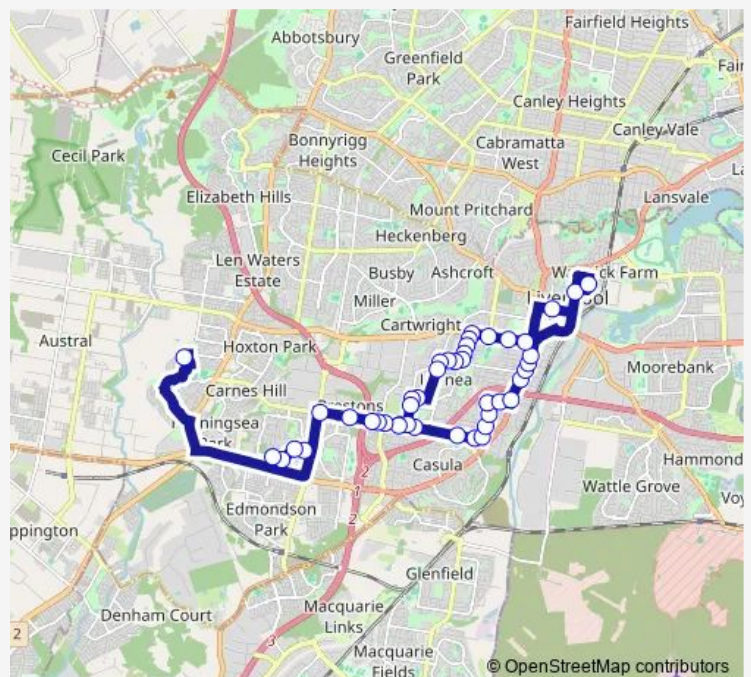

All Saints' College, Bigge St

Liverpool Boys High School, Forbes St

Hoxton Park Rd After Gillespie St

Hoxton Park Rd At Gill Av

Hoxton Park Rd Opp Liverpool West Public School

Route schedule

Clancy College, Carmichael Dr — Braidwood Dr At Corfield Rd

Monday 15:02

Tuesday 15:02

Wednesday 15:02

Thursday 15:02

Friday —

Saturday —

Sunday —

Route info

Direction: Clancy College, Carmichael Dr

Stops: 44

Trip Duration: 1 hour 11 min

2080 — Clancy College to Prestons and Casula

Hoxton Park Rd At Webster Rd

Webster Rd At Thelma St

Webster Rd Opp Lester St

Webster Rd After William St

Braidwood Dr Opp Tullich Av

Braidwood Dr Opp Sid Neville Reserve

Braidwood Dr At Corfield Rd

2080 School Bus time schedules and route maps are available in an offline PDF at busmaps.com. Use the busmaps.com website to see live bus times, train schedule or subway schedule, and step-by-step directions for all public transit in Liverpool