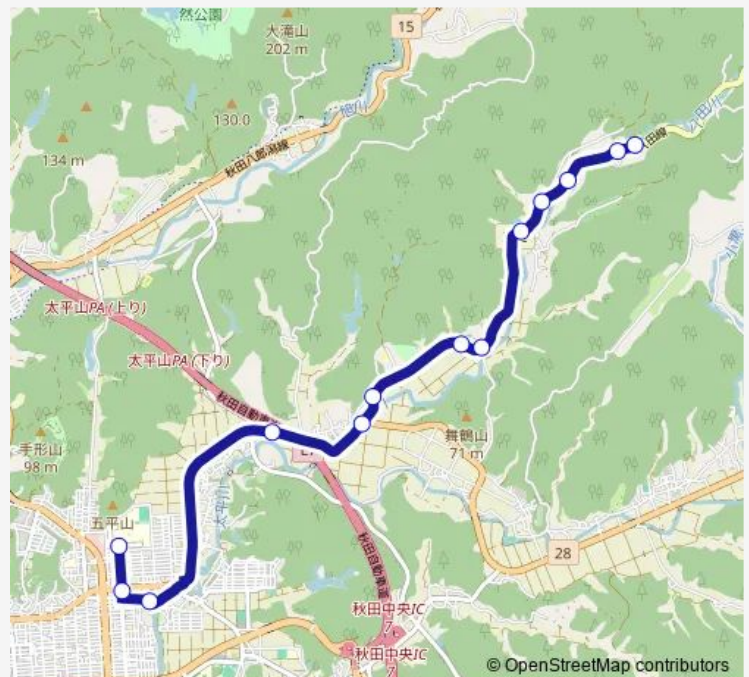

### Route schedule

大学病院前 — 木曽石

Monday 07:00-18:00

Tuesday 07:00-18:00

Wednesday 07:00-18:00

Thursday 07:00-18:00

Friday 07:00-18:00

Saturday 07:00-18:00

### Route info

Direction: 大学病院前

Stops: 13

Trip Duration: 0 hour 19 min

## Route schedule

木曾石 — 大学病院前

Monday 06:30-17:30

Tuesday 06:30-17:30

Wednesday 06:30-17:30

Thursday 06:30-17:30

Friday 06:30-17:30

Saturday 06:30-17:30

## Route info

Direction: 木曾石

Stops: 13

Trip Duration: 0 hour 19 min

東部線木曾石コース Bus time schedules and route maps are available in an offline PDF at [busmaps.com](https://busmaps.com). Use the [busmaps.com](https://busmaps.com) website to see live bus times, train schedule or subway schedule, and step-by-step directions for all public transit in Akita