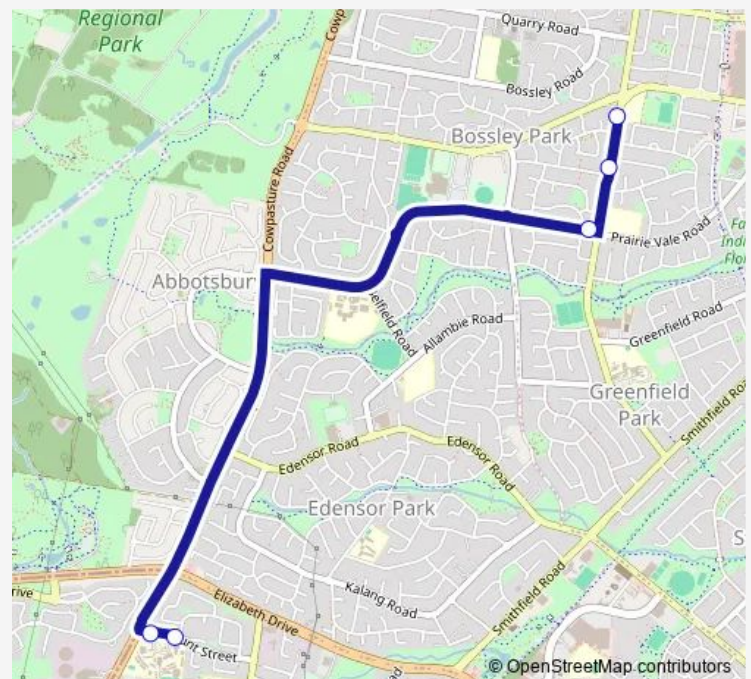

School Bus 9627 Freeman Catholic College to Bossley Park

[Go to website](#)**Direction**

Freeman Catholic College Mount St — Mimosa Rd Opp Mary Immaculate Primary School

5 stops

[Open route schedule](#)

Freeman Catholic College Mount St

Mount St Before Cowpasture Rd

Prairie Vale Rd At Mimosa Rd

Mimosa Rd After Salter Rd

Mimosa Rd Opp Mary Immaculate Primary School

Route schedule

Freeman Catholic College Mount St — Mimosa Rd Opp Mary Immaculate Primary School

Monday	15:30
Tuesday	15:30
Wednesday	15:30
Thursday	15:30
Friday	15:30
Saturday	—
Sunday	—

Route info

Direction: Freeman Catholic College Mount St

Stops: 5

Trip Duration: 0 hour 12 min

9627 School Bus time schedules and route maps are available in an offline PDF at busmaps.com. Use the busmaps.com website to see live bus times, train schedule or subway schedule, and step-by-step directions for all public transit in Liverpool