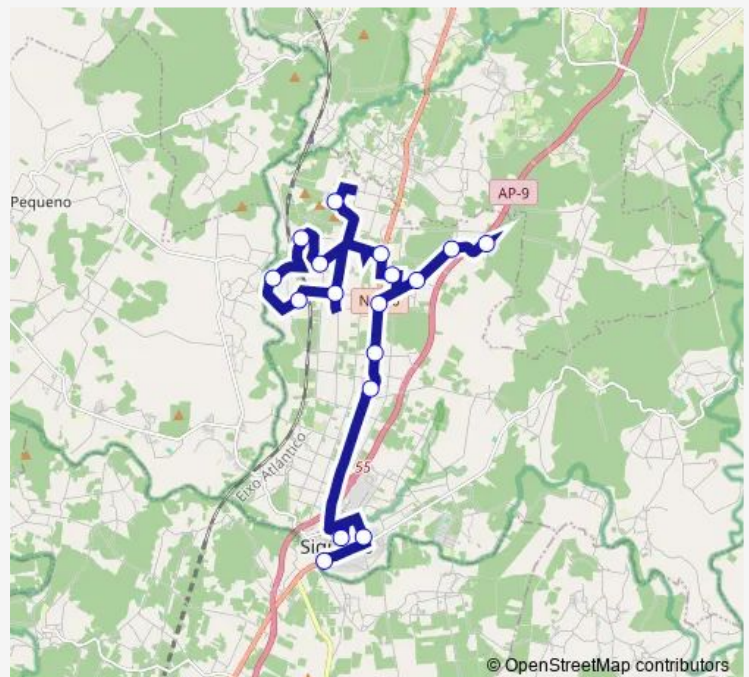

Bus XG800009 Sigüeiro - Costa (por Alto Vilanova)

[Go to website](#)**Direction**

Sigüeiro — Costa

17 stops

[Open route schedule](#)

Sigüeiro

IES DE Oroso

Centro Saude Oroso

Esquipa

Rial

Estacion Trasmonte

Fafian

Piñeiro

Costa

Route schedule

Sigüeiro — Costa

Monday 14:15

Tuesday 14:15

Wednesday 14:15-18:20

Thursday —

Friday 13:30-14:15

Saturday —

Sunday —

Route info

Direction: Sigüeiro

Stops: 17

Trip Duration: 0 hour 38 min

© OpenStreetMap contributors

■ XG800009 — Sigüeiro - Costa (por Alto Vilanova)

BusMaps

XG800009 Bus time schedules and route maps are available in an offline PDF at busmaps.com. Use the busmaps.com website to see live bus times, train schedule or subway schedule, and step-by-step directions for all public transit in Santiago de Compostela