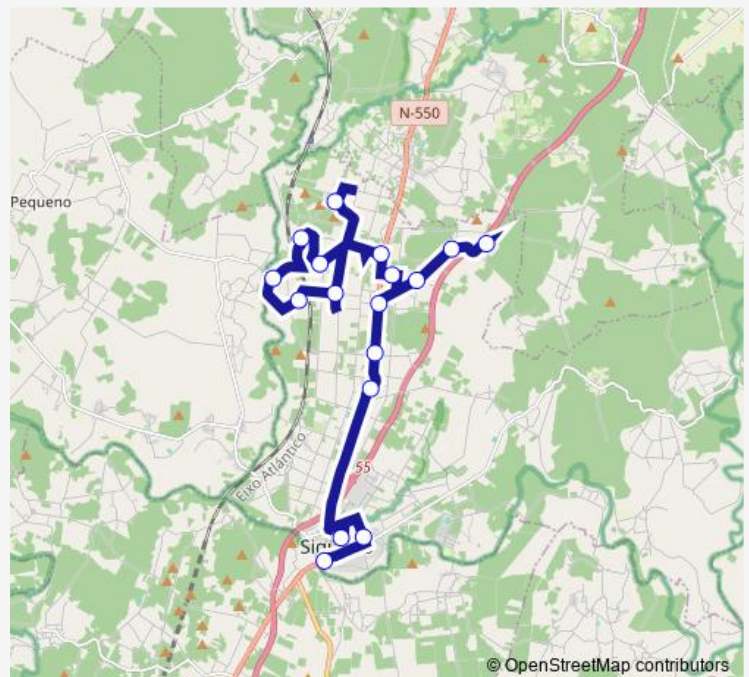

Bus Xg800009 Sigüeiro - Costa (por Alto Vilanova)[Go to website](#)**Direction**

Sigüeiro — Costa

17 stops

[Open route schedule](#)

Sigüeiro

IES DE Oroso

Centro Saude Oroso

Igrexa Oroso

Rial

Estacion Trasmonte

Fafian

Piñeiro

Costa

Route schedule

Sigüeiro — Costa

Monday 14:15

Tuesday 14:15

Wednesday 14:15-18:20

Thursday 14:15

Friday 13:30-14:15

Saturday —

Sunday —

Route info

Direction: Sigüeiro

Stops: 17

Trip Duration: 0 hour 38 min

© OpenStreetMap contributors

■ Xg800009 — Sigüeiro - Costa (por Alto Vilanova)

BusMaps

Xg800009 Bus time schedules and route maps are available in an offline PDF at busmaps.com. Use the busmaps.com website to see live bus times, train schedule or subway schedule, and step-by-step directions for all public transit in Santiago de Compostela