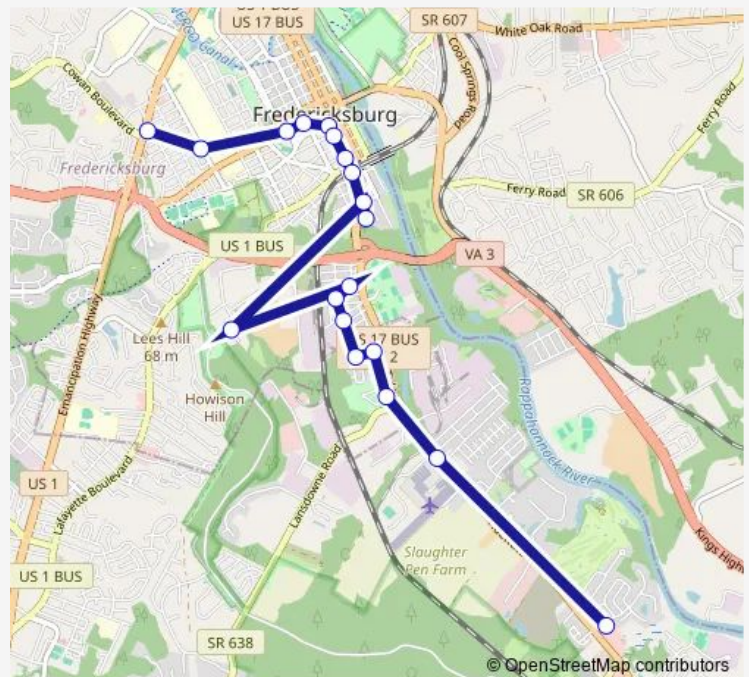

Bus F4

[Go to website](#)

Direction

270 - Carl D. Silver Pkwy. (Wegmans) — 1 - Fxbgo! Central

20 stops

[Open route schedule](#)

- 270 - Carl D. Silver Pkwy. (Wegmans)
- 213 - Central Park (Walmart)
- 210 - Central Park (Santa Fe Carwash)
- 211 - Central Park (Barnes & Noble)
- 212 - Central Park Blvd. / Trade Street (Germanna Cat)
- 2 - Central Park Blvd. (Funland)
- 151 - Heritage Park Dr. (Heritage Park Apts.)
- 149 - Fall Hill Ave. / Wicklow Dr. (Park)
- 4 - Fall Hill Ave. (Forest Village Apts.)
- 145 - Fall Hill Ave. / Hanson Ave.
- 154 - Fall Hill Ave. (Fredericksburg Shopping Center)
- 336 - Mary Washington Blvd. (Cvs)
- 3 - Mary Washington Hospital (Main Entrance)
- 156 - Tompkins-Martin / Ambulatory Service
- 207 - Service Road / Hospital Dr. (Parking Garage)
- 495 - Hospital Dr. / Park Hill Dr. (Emergency Entrance)
- 155 - Mary Washington Blvd. (Snowden Office Park)
- 157 - Rte. 1 (Stratford Square Apts.)
- 158 - Eagle Village Shopping Center (Giant)
- 1 - Fxbgo! Central

Route schedule

270 - Carl D. Silver Pkwy. (Wegmans) — 1 - Fxbgo! Central

Monday	06:50-19:50
Tuesday	06:50-19:50
Wednesday	06:50-19:50
Thursday	06:50-19:50
Friday	06:50-19:50
Saturday	08:50-16:50
Sunday	—

Route info

Direction: 270 - Carl D. Silver Pkwy. (Wegmans)

Stops: 20

Trip Duration: 0 hour 39 min

F4

BusMaps

Direction

1 - Fxbgo! Central — 270 - Carl D. Silver Pkwy. (Wegmans)

14 stops

[Open route schedule](#)

1 - Fxbgo! Central

336 - Mary Washington Blvd. (Cvs)

3 - Mary Washington Hospital (Main Entrance)

156 - Tompkins-Martin / Ambulatory Service

207 - Service Road / Hospital Dr. (Parking Garage)