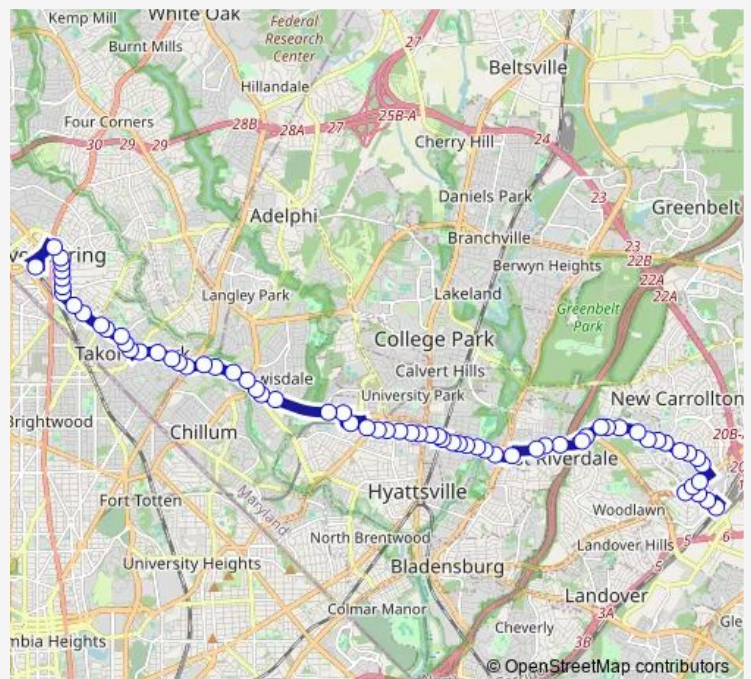

Riverdale Rd+67 Ct

Riverdale Rd+64 Av

Riverdale Rd+Mustang Dr

**Route schedule**

New Carrollton Station+Bus Bay T3 — Silver Spring+Bay 223

Monday 04:30-01:30<sup>+1</sup>

Tuesday 04:30-01:30<sup>+1</sup>

Wednesday 04:30-01:30<sup>+1</sup>

Thursday 04:30-01:30<sup>+1</sup>

Friday 04:30-01:30<sup>+1</sup>

Saturday 05:00-01:30<sup>+1</sup>

Sunday 06:00-01:30<sup>+1</sup>

**Route info**

Direction: New Carrollton Station+Bus Bay T3

Stops: 68

Trip Duration: 0 hour 51 min

Riverdale Rd+48 Av

Lafayette Av+Queensbury Rd

Queensbury Rd+Rhode Island Av

Queensbury Rd+E Beale Cir

Queensbury Rd+44 Pl

Queensbury Rd+44 Av

Queensbury Rd+42 Pl

Queensbury Rd+41 Av

## Route info

Direction: Silver Spring+Bay 223

Stops: 65

Trip Duration: 0 hour 54 min

East-West Hwy+19 Pl

East-West Hwy+Ager Rd

East-West Hwy+23 Av

East-West Hwy+Toledo Ter