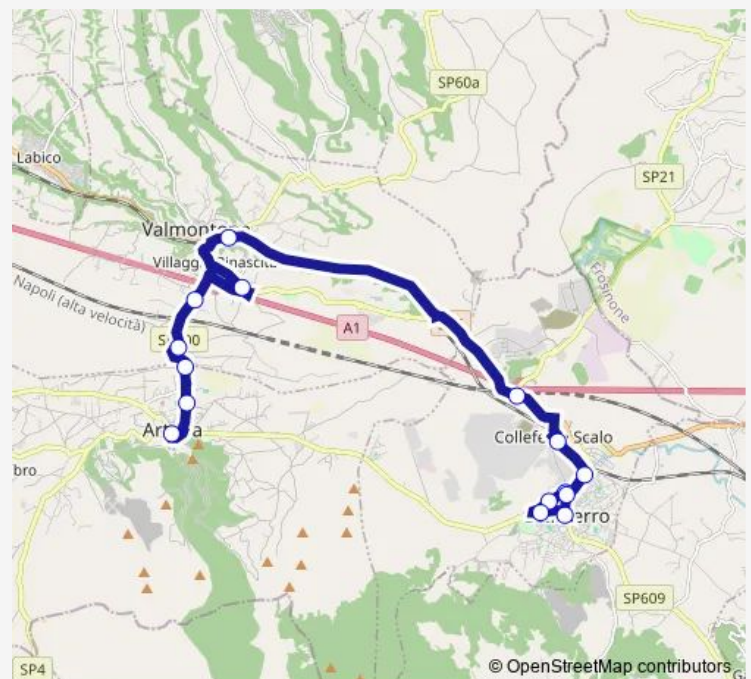

Colleferro | Ospedale # f4934

Colleferro | Largo Oberdan # f4935

Route schedule

Artena | Piazza Colombo # f13659 — Colleferro | Largo Oberdan # f4935

Monday	13:45
Tuesday	13:45
Wednesday	13:45
Thursday	13:45
Friday	13:45
Saturday	—
Sunday	—

Route info

Direction: Artena | Piazza Colombo # f13659

Stops: 15

Trip Duration: 0 hour 35 min

Artena - Colleferro # Cf850d

Bus time schedules and route maps are available in an offline PDF at busmaps.com. Use the busmaps.com website to see live bus times, train schedule or subway schedule, and step-by-step directions for all public transit in Colleferro