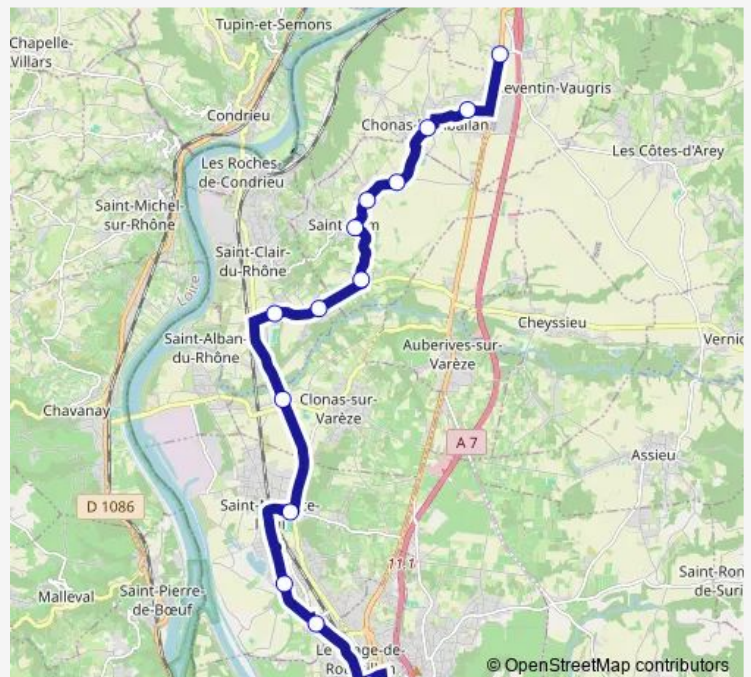

Bus ROU04 Reventin-ST Clair-ST Maurice-Roussillon

[Go to website](#)

Direction

Gare ST Clair LES Roches — College Frederic Mistral

5 stops

[Open route schedule](#)

Gare ST Clair LES Roches

Carrefour Berthelot

LA Mairie

Chuzu

College Frederic Mistral

Route schedule

Gare ST Clair LES Roches — College Frederic Mistral

Monday	07:30
Tuesday	07:30
Wednesday	07:30
Thursday	07:30
Friday	07:30
Saturday	—
Sunday	—

Route info

Direction: Gare ST Clair LES Roches

Stops: 5

Trip Duration: 0 hour 15 min

Direction

Et.Jeanne D'Arc — GD Chemin (828)

15 stops

[Open route schedule](#)

Et.Jeanne D'Arc

Direction: Et.Jeanne D'Arc

Stops: 15

Trip Duration: 0 hour 42 min

Direction

Cite DE L'Edit — LE Marechal

8 stops

[Open route schedule](#)

Cite DE L'Edit