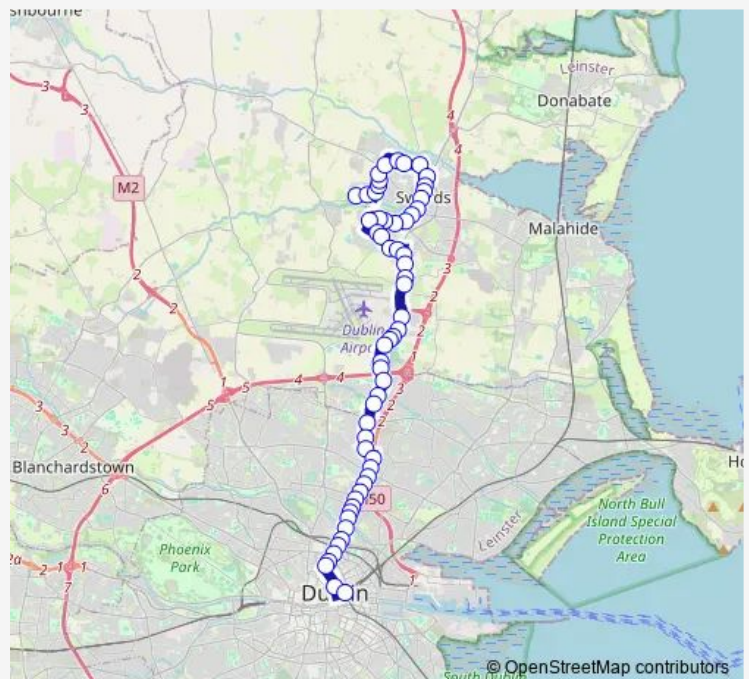

Thursday 07:00-22:45

Friday 07:00-22:45

Saturday 06:15-22:45

Sunday 09:15-22:45

Route info

Direction: Irish Life

Stops: 60

Trip Duration: 1 hour 1 min

41c — Swords Manor Via River Valley - Lower Abbey St **BusMaps**

Morton Stadium

Santry Close

Santry Retail Park

Collinstown Park

Dardistown Cemetery

Alsa Sports Club

Airport Parking

Airport Roundabout

Stockhole Lane

Equestrian Centre

N1 Business Park

Boroimhe Maples

Boroimhe Cherry

Rathingle Road

Cherry Avenue