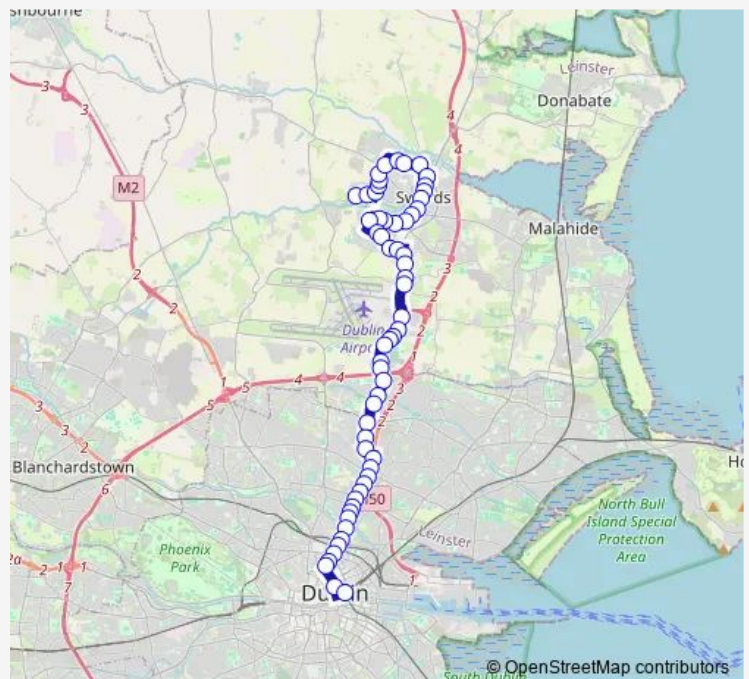

River Valley Heights

River Valley Road

Brookdale Drive

Route schedule

Berwick Walk — Irish Life

Monday 06:30-23:15

Tuesday 06:30-23:15

Wednesday 06:30-23:15

Thursday 06:30-23:15

Friday 06:30-23:15

Saturday 07:15-23:15

Sunday 07:30-23:15

Route info

Direction: Berwick Walk

Stops: 59

Trip Duration: 1 hour 21 min

41C — Swords Manor Via River Valley - Lower Abbey St

Forest View

Cherry Avenue

Boroimhe Laurels

Boroimhe Maples

N1 Business Park

Equestrian Centre

Kettles Lane