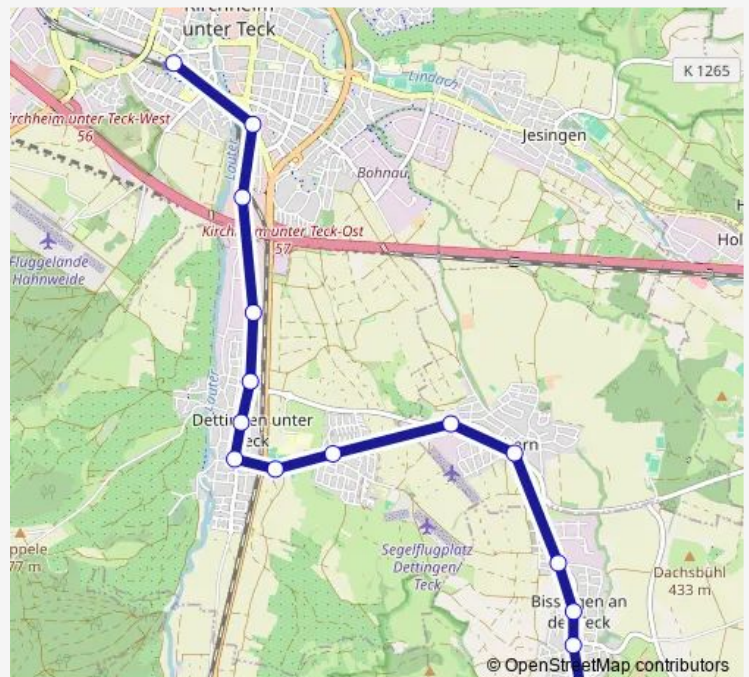

Friday 12:05

Saturday —

Sunday —

Route info

Direction: Kirchheim (T) Rossmarkt

Stops: 12

Trip Duration: 0 hour 15 min

173a