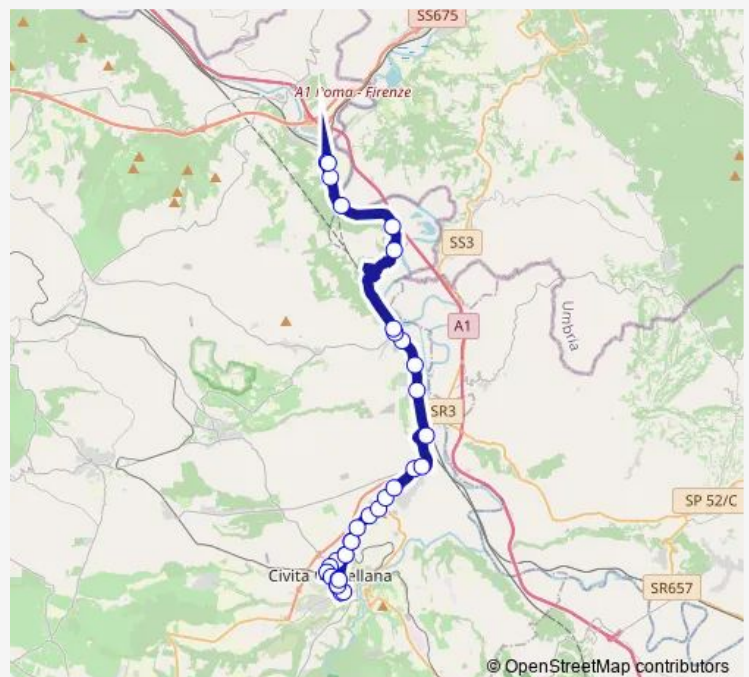

Civita | Via Terni Via Palombara # f2358 — Orte | Stazione FS # f1703

Monday —

Tuesday —

Wednesday —

Thursday —

Friday —

Saturday 15:15

Sunday —

Route info

Direction: Civita | Via Terni Via Palombara # f2358

Stops: 33

Trip Duration: 0 hour 50 min

Civita | Via Gallese (Borghetto) # f1906

Gallese | Via Magliano Str. Corteccoli # f1907

Gallese | Via Magliano Via Camillara # f1908