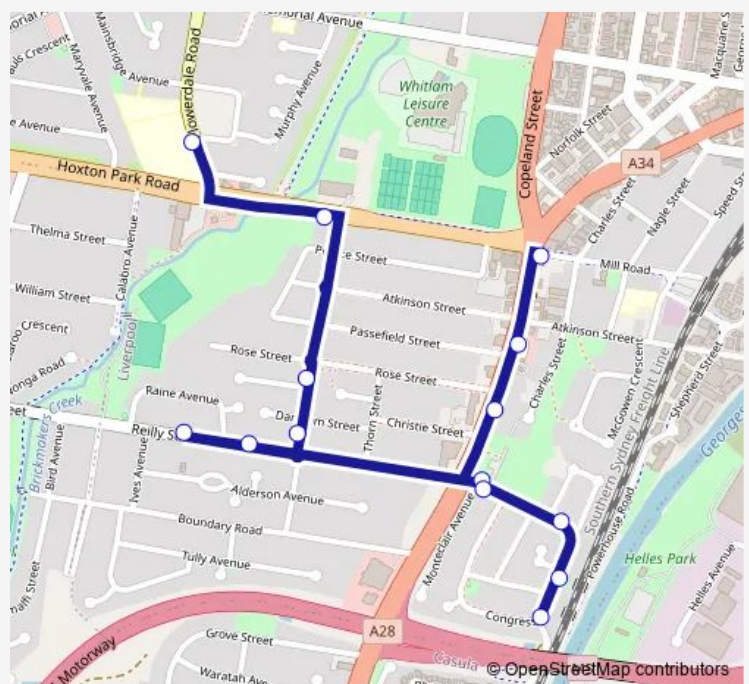

### Direction

Mill Rd At Hume Hwy — Liverpool West Public School, Flowerdale Rd

14 stops

[Open route schedule](#)

Mill Rd At Hume Hwy

Hume Hwy Opp Passefield Rd

Hume Hwy Opp Rose St

Liverpool Regional Museum, Congressional Dr

Gill Av At Panetta Av

Hoxton Park Rd At Gill Av

Liverpool West Public School, Flowerdale Rd

### Route schedule

Mill Rd At Hume Hwy — Liverpool West Public School, Flowerdale Rd

Monday	08:40
Tuesday	08:40
Wednesday	08:40
Thursday	08:40
Friday	—
Saturday	—
Sunday	—

### Route info

Direction: Mill Rd At Hume Hwy

Stops: 14

Trip Duration: 0 hour 16 min

1003 School Bus time schedules and route maps are available in an offline PDF at [busmaps.com](https://busmaps.com). Use the [busmaps.com](https://busmaps.com) website to see live bus times, train schedule or subway schedule, and step-by-step directions for all public transit in Liverpool