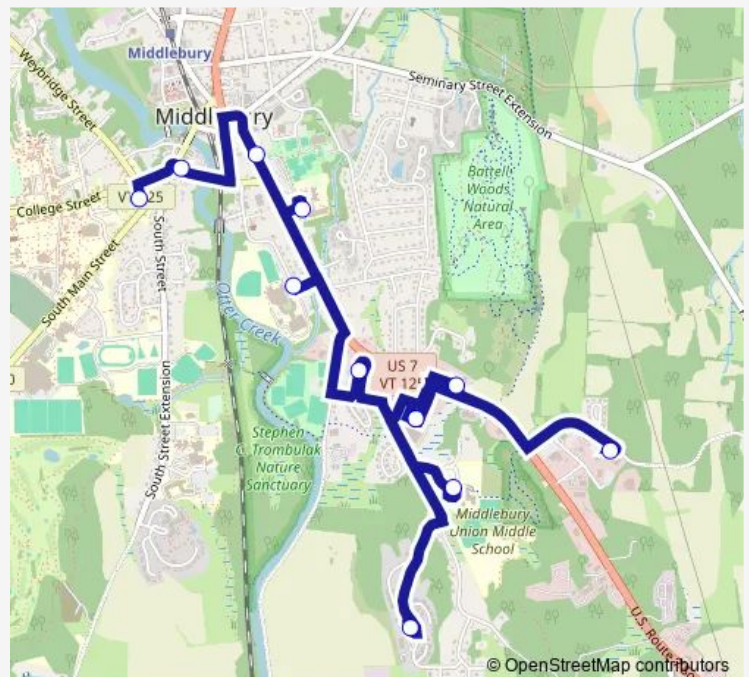

### Direction

Academy Street — Hannaford/Centre Plaza

9 stops

[Open route schedule](#)

Academy Street

Main St/Rotary

Mary Hogan Elementary School

Middlebury Union High School

### Route schedule

Academy Street — Hannaford/Centre Plaza

Monday	14:55
Tuesday	14:55
Wednesday	14:55
Thursday	14:55
Friday	14:55
Saturday	10:45-15:45
Sunday	—

### Route info

Direction: Academy Street

Stops: 9

Trip Duration: 0 hour 10 min

**Direction**

Hannaford/Centre Plaza — Academy Street

12 stops

[Open route schedule](#)

## Route info

Direction: Hannaford/Centre Plaza

Stops: 12

Trip Duration: 0 hour 16 min

**Direction**

Academy Street — Hannaford/Centre Plaza

9 stops

[Open route schedule](#)