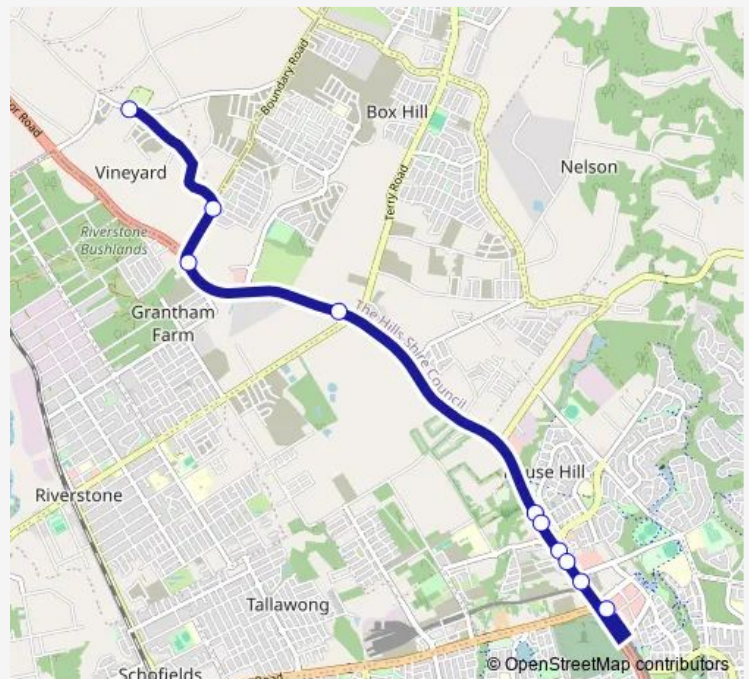

School Bus 5582 Avina Caravan Park, Commercial Rd to Rouse Hill Town Centre, Tempus St

[Go to website](#)

Direction

A-Vina Caravan Park, Commercial Rd — Rouse Hill Town Centre, Tempus St

10 stops

[Open route schedule](#)

A-Vina Caravan Park, Commercial Rd

Boundary Rd Opp Commercial Rd (Hail And Ride)

Windsor Rd At Boundary Rd

Windsor Rd Before Terry Rd

Windsor Rd Before Aberdour Av

Rouse Hill Shopping Centre, Windsor Rd

Windsor Rd After Mile End Rd

Windsor Rd Before Commercial Rd

Windsor Rd After Commercial Rd

Rouse Hill Town Centre, Tempus St

Route schedule

A-Vina Caravan Park, Commercial Rd — Rouse Hill Town Centre, Tempus St

Monday	15:45
Tuesday	15:45
Wednesday	15:45
Thursday	15:45
Friday	15:45
Saturday	—
Sunday	—

Route info

Direction: A-Vina Caravan Park, Commercial Rd

Stops: 10

Trip Duration: 0 hour 15 min

5582 School Bus time schedules and route maps are available in an offline PDF at busmaps.com. Use the busmaps.com website to see live bus times, train schedule or subway schedule, and step-by-step directions for all public transit in Parramatta