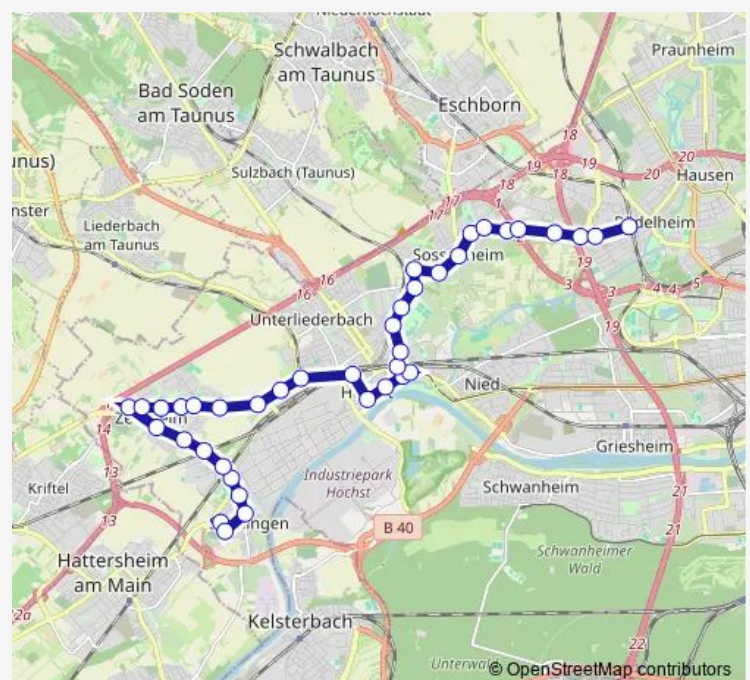

Frankfurt (Main) Auerstraße

Frankfurt (Main) Zuckschwerdt-/Bauhofstraße

Frankfurt (Main) Hostatostraße

Frankfurt (Main) Höchst Bahnhof

Frankfurt (Main) Silobad/Ballsporthalle

Frankfurt (Main) Silostraße Mitte

Frankfurt (Main) Jahrhunderthalle

Route schedule

Frankfurt (Main) Rödelheim Bahnhof — Frankfurt (Main) Friedhof Sindlingen

Monday	03:04-02:34 ⁺¹
Tuesday	03:04-02:34 ⁺¹
Wednesday	03:04-02:34 ⁺¹
Thursday	03:04-02:34 ⁺¹
Friday	03:04-02:39 ⁺¹
Saturday	03:04-02:39 ⁺¹
Sunday	03:04-02:34 ⁺¹

Route info

Direction: Frankfurt (Main) Rödelheim Bahnhof

Stops: 38

Trip Duration: 0 hour 50 min

M55

BusMaps

Frankfurt (Main) Rabenkopfweg

Frankfurt (Main) Lenzenbergstraße