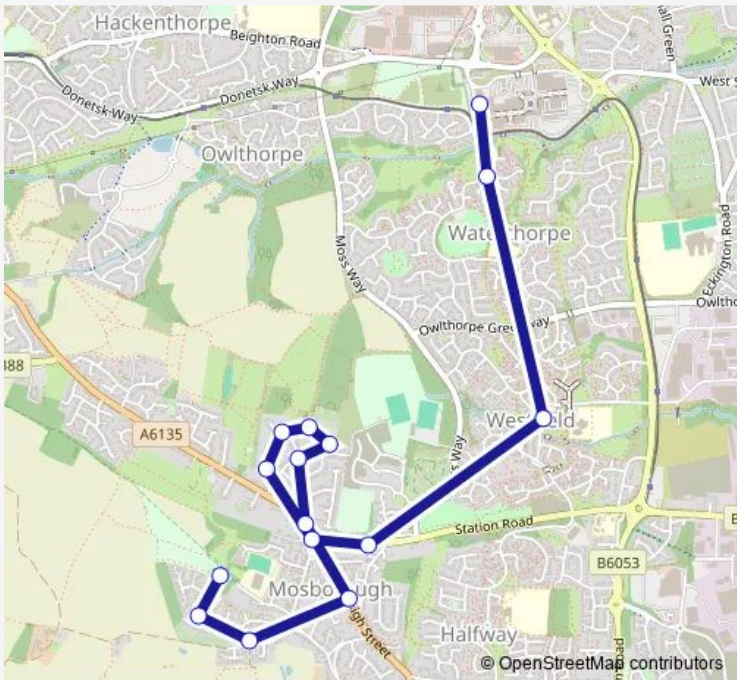

Bus M55 Crystal Peaks - Plumbley

[Go to website](#)

Direction
 Crystal Peaks/CP1 — Plumbley Hall Road/Turning Circle
 15 stops
[Open route schedule](#)

- Crystal Peaks/CP1
- Ochre Dike Lane/Raseby Avenue
- Shortbrook Road/Westfield Centre
- Station Road/School Street
- High Street/Queen Street
- Elm Crescent/Westfield Crescent
- Elm Crescent/Sycamore Street
- Elm Crescent/Westfield Crescent
- Elm Crescent/Westfield Crescent
- Westfield Crescent/Oak Street
- High Street/Station Road
- High Street/Cadman Street
- Plumbley Hall Road/Farm Crescent
- Plumbley Hall Road/Moss View
- Plumbley Hall Road/Turning Circle

Route schedule
 Crystal Peaks/CP1 — Plumbley Hall Road/Turning Circle

Monday	09:50-16:20
Tuesday	09:50-16:20
Wednesday	09:50-16:20
Thursday	09:50-16:20
Friday	09:50-16:20
Saturday	09:50-16:20
Sunday	—

Route info
 Direction: Crystal Peaks/CP1
 Stops: 15
 Trip Duration: 0 hour 18 min

Crystal Peaks Bus Station

Route schedule

Plumbley Hall Road/Turning Circle — Crystal Peaks Bus Station

Monday 09:08-15:58

Tuesday 09:08-15:58

Wednesday 09:08-15:58

Thursday 09:08-15:58

Friday 09:08-15:58

Saturday 09:08-15:58

Sunday —

Route info

Direction: Plumbley Hall Road/Turning Circle

Stops: 10

Trip Duration: 0 hour 14 min

M55 Bus time schedules and route maps are available in an offline PDF at busmaps.com. Use the busmaps.com website to see live bus times, train schedule or subway schedule, and step-by-step directions for all public transit in Sheffield