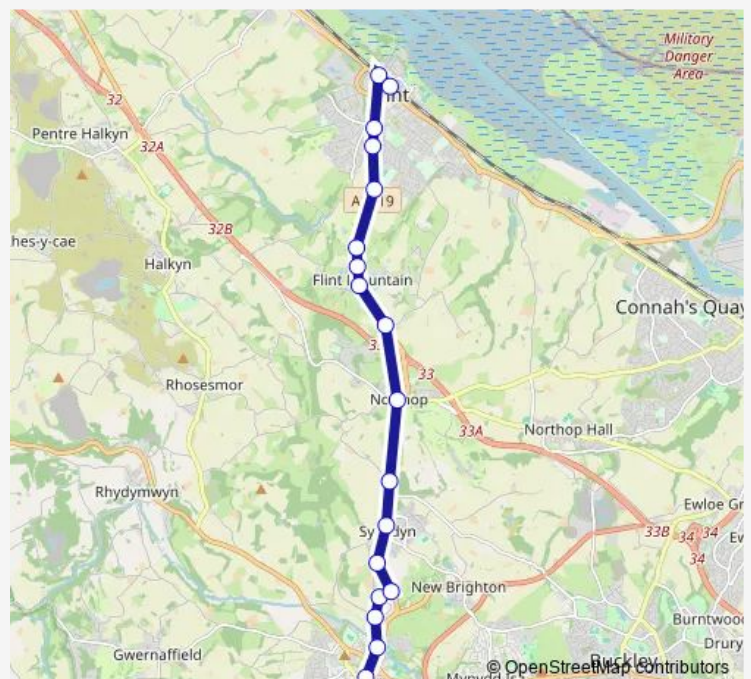

Route schedule

Bus Station 4 — The Ship Hotel

Monday 07:10-08:25

Tuesday 07:10-08:25

Wednesday 07:10-08:25

Thursday 07:10-08:25

Friday 07:10-08:25

Saturday —

Sunday —

Route info

Direction: Bus Station 4

Stops: 18

Trip Duration: 0 hour 20 min

28X — Mold - Flint

Direction

The Ship Hotel — Bus Station 4

Wednesday 06:55

Thursday 06:55

Friday 06:55

Saturday —

Sunday —

Route info

Direction: The Ship Hotel

Stops: 18