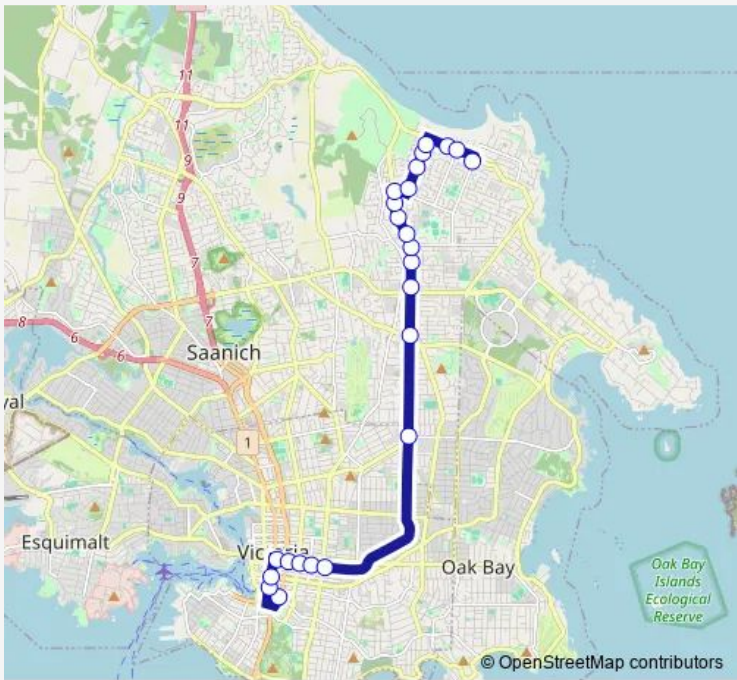

Bus 28X Majestic Express

[Go to website](#)

Direction
 Fairfield Rd at Blanshard St Bay B — Tyndall Ave at Ash Rd

24 stops

[Open route schedule](#)

- Fairfield Rd at Blanshard St Bay B
- Douglas St at Courtney St
- Douglas St at Fort St
- Johnson St at Douglas St
- Johnson St at Blanshard St
- Johnson St at Quadra St
- Johnson St at Vancouver St
- Johnson St at Cook St
- Shelbourne St at Hillside Ave
- Shelbourne St at Cedar Hill X Rd
- Shelbourne St at Mckenzie Ave
- Shelbourne St at Blair Ave
- Shelbourne St at Feltham Rd
- Shelbourne St at Torquay Dr
- Shelbourne St at Cedarglen Rd
- Shelbourne St at Arbordale Ave
- Kenmore Rd at Shelbourne St
- Majestic Dr at Prairie St
- Majestic Dr at Hawthorne St
- Majestic Dr at Wycliffe Pl
- Majestic Dr at Ash Rd

Route schedule
 Fairfield Rd at Blanshard St Bay B — Tyndall Ave at Ash Rd

Monday	15:00-17:37
Tuesday	15:00-17:37
Wednesday	15:00-17:37
Thursday	15:00-17:37
Friday	15:00-17:37
Saturday	—
Sunday	—

Route info

Direction: Fairfield Rd at Blanshard St Bay B

Stops: 24

Trip Duration: 0 hour 36 min

Ash Rd at Bissenden Pl

Ash Rd at Torquay Dr

Tyndall Ave at Ash Rd

28X Bus time schedules and route maps are available in an offline PDF at busmaps.com. Use the busmaps.com website to see live bus times, train schedule or subway schedule, and step-by-step directions for all public transit in Victoria