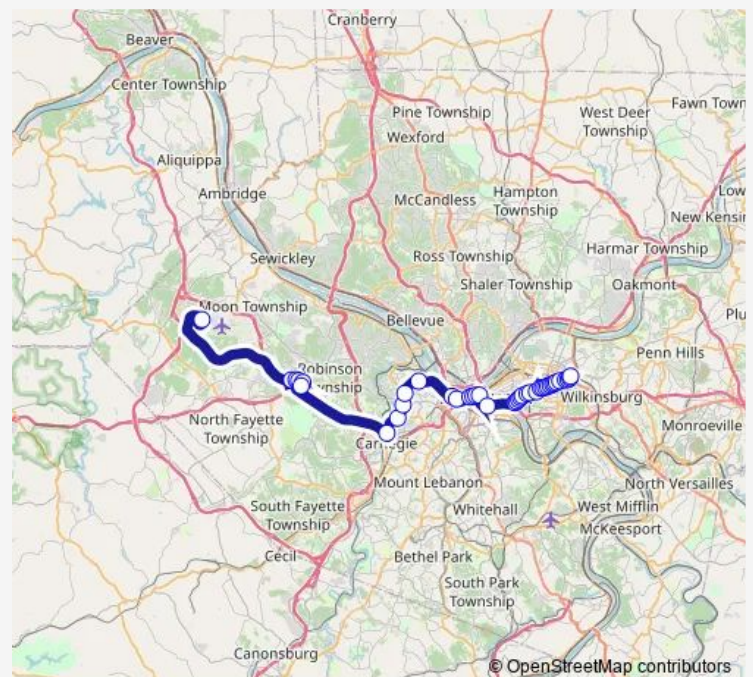

Fifth AVE + Atwood St

Fifth AVE + Chesterfield Rd

Route schedule

Fifth AVE + Mcpherson Fs — PGH AIRPORT UPPER LEVEL (DEPARTURES)

Monday 03:15-23:07

Tuesday 03:15-23:07

Wednesday 03:15-00:06⁺¹

Thursday 03:15-00:06⁺¹

Friday 03:15-23:07

Saturday 03:12-23:57

Sunday 03:19-00:06⁺¹

Route info

Direction: Fifth AVE + Mcpherson Fs

Stops: 40

Trip Duration: 1 hour 1 min

■ 28X — Airport Flyer

Fifth AVE + Craft AVE (Carlow Univ)

BLVD OF ALLIES + MARION ST (MERCY HOSP)

Seventh AVE + Smithfield St

LIBERTY AVE + TITO WAY

LIBERTY AVE + FIFTH AVE

LIBERTY AVE + WYNDHAM GRAND HOTEL

W Carson ST + Duquesne Incline

W Carson ST + Gateway View Plaza

W Carson ST + West END Bridge Steps (Underpass)

West Busway + Sheraden Station B

West Busway + Ingram Station Stop B

West Busway + Crafton Station Stop B

West Busway + Idlewood Station Stop B