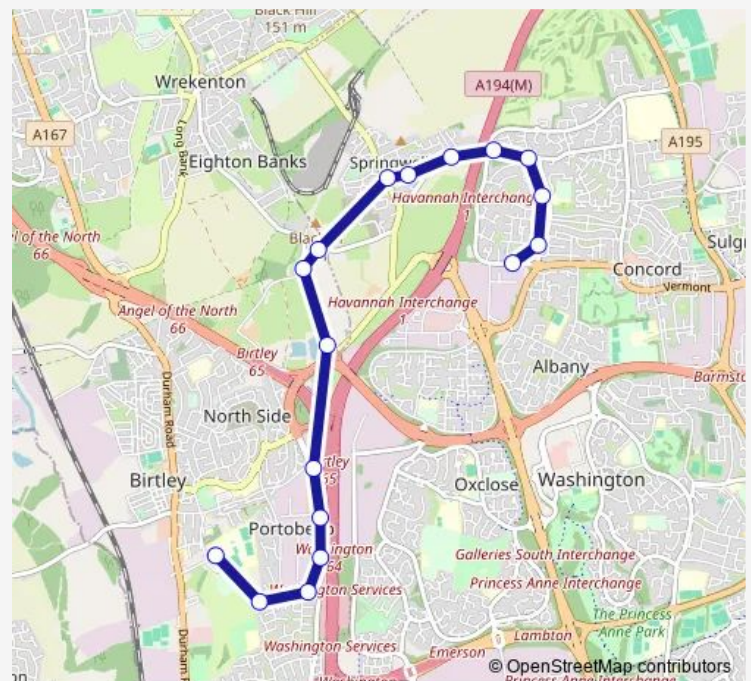

### Direction

Blue House Lane-St Andrews Avenue — Lord Lawson Of Beamish Academy

17 stops

[Open route schedule](#)

Blue House Lane-St Andrews Avenue

Well Bank Road

Wellbank Road

Usworth Road

Portobello

Portobello Road-Shadon Way

Birtley Lane-Fell Close

Birtley Lane-Leaffield House

Lord Lawson Of Beamish Academy

### Route schedule

Blue House Lane-St Andrews Avenue — Lord Lawson Of Beamish Academy

Monday 08:10

Tuesday 08:10

Wednesday 08:10

Thursday 08:10

Friday 08:10

Saturday —

### Route info

Direction: Blue House Lane-St Andrews Avenue

Stops: 17

Trip Duration: 0 hour 25 min

S872 — Parsons - Lord Lawson

S872 Bus time schedules and route maps are available in an offline PDF at [busmaps.com](https://busmaps.com). Use the [busmaps.com](https://busmaps.com) website to see live bus times, train schedule or subway schedule, and step-by-step directions for all public transit in Gateshead