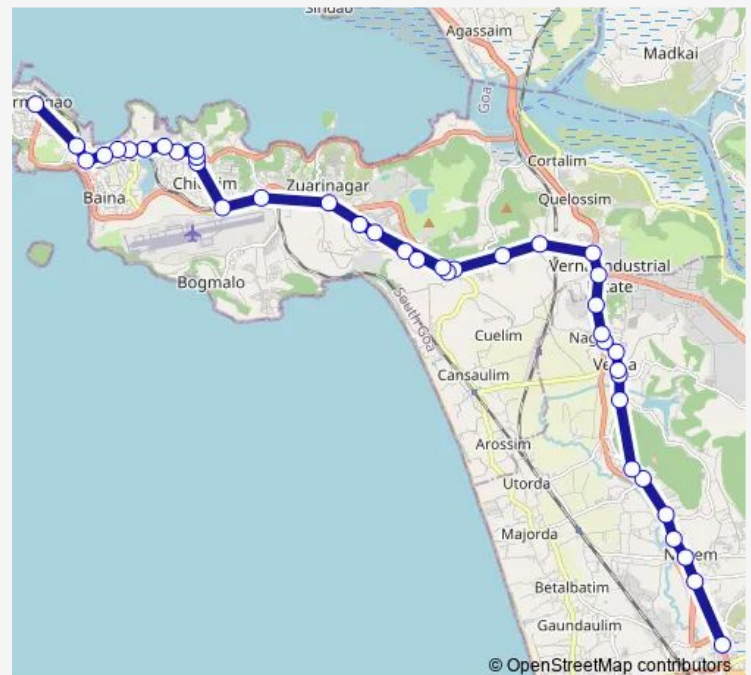

### Route schedule

Margao KTC Bus Stand — Sada Vasco

Monday 07:00

Tuesday 07:00

Wednesday 07:00

Thursday 07:00

Friday 07:00

Saturday 07:00

### Route info

Direction: Margao KTC Bus Stand

Stops: 40

Trip Duration: 1 hour 10 min

MRG10 — Margao - Harbour via Birla

BusMaps

Zareer

Govt School,Birla

## Route info

Direction: Harbour Vasco

Stops: 41

Trip Duration: 1 hour 10 min

Verna Birla Bypass

Verna Titan

Verna Hotel Maharaja

Verna Pirni