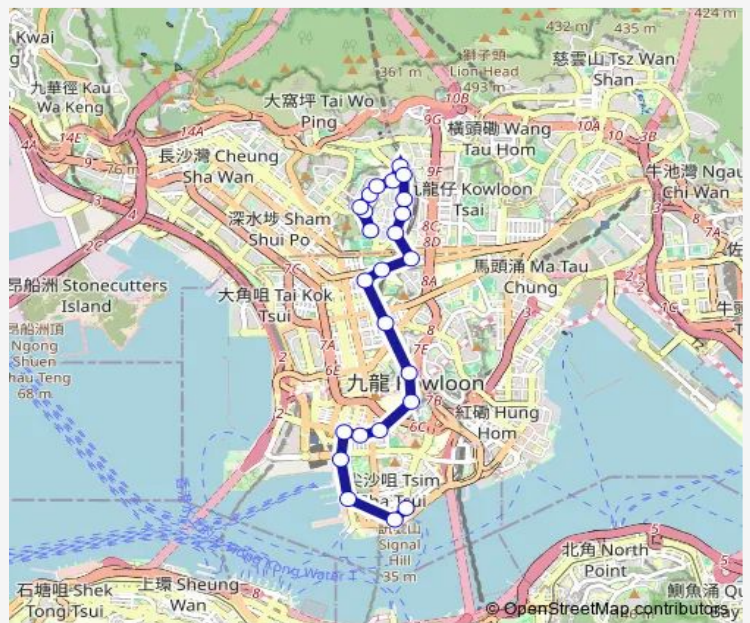

24 stops

[Open route schedule](#)

- [Ctb] Tsim SHA Tsui (Mody Road) → [Kmb+Ctb] Tsim SHA Tsui East (Mody Road) /
 Tsim SHA Tsui (Mody Road) → [Kmb] Tsim SHA Tsui East (Mody Road)
- [Ctb] East Tsim SHA Tsui Station, Salisbury Road → [Kmb] East Tsim SHA Tsui Station → [Nlb] East Tsim SHA Tsui MTR Station
- [Ctb] Kowloon Hotel, Nathan Road → [Kmb] Tsim SHA Tsui BBI - Middle Road
- [Ctb] Kimberley Road, Nathan Road → [Kmb] Kimberley Road
- [Ctb] Jordan Station, Nathan Road → [Kmb] Bowring Street YAU MA Tei
- [Ctb] Ning PO Street, Nathan Road → [Kmb] Ning PO Street YAU MA Tei
- [Kmb] Labour Tribunal
- [Ctb] Wylie Road, Gascoigne Road → [Kmb] Wylie Road
- [Kmb+Ctb] Queen Elizabeth Hospital /
 Queen Elizabeth Hospital, Wylie Road → [Kmb] Queen Elizabeth Hospital
- [Kmb] HO MAN TIN Hill Road
- [Kmb] Macpherson Playground
- [Kmb] Luen WAN Street
- [Kmb+Ctb] Queen Elizabeth School /
 Queen Elizabeth School, SAI YEE Street → [Kmb] Queen Elizabeth School
- [Kmb+Ctb] Prince Edward Station /
 Prince Edward Station, Tung Choi Street → [Kmb] Prince Edward Station

Route schedule

[Ctb] Tsim SHA Tsui (Mody Road) → [Kmb+Ctb] Tsim SHA Tsui East (Mody Road) /
 Tsim SHA Tsui (Mody Road) → [Kmb] Tsim SHA Tsui East (Mody Road) — [Kmb] Sham Shui PO (TAI Hang Tung) BUS Terminus

Monday	10:00-21:30
Tuesday	10:00-21:30
Wednesday	10:00-21:30
Thursday	10:00-21:30
Friday	10:00-21:30
Saturday	10:10-20:00
Sunday	06:20-20:30

Route info

Direction: [Ctb] Tsim SHA Tsui (Mody Road) → [Kmb+Ctb] Tsim SHA Tsui East (Mody Road) /
 Tsim SHA Tsui (Mody Road) → [Kmb] Tsim SHA Tsui East (Mody Road)

Stops: 24
 Trip Duration: 0 hour 49 min

[Ctb] Police Sports & Recreation Club, Boundary Street[[Kmb] Police Sports AND Recreation Club

[Kmb] Osmanthus Road

[Kmb] Concordia Lutheran School

[Kmb] Verbena Road