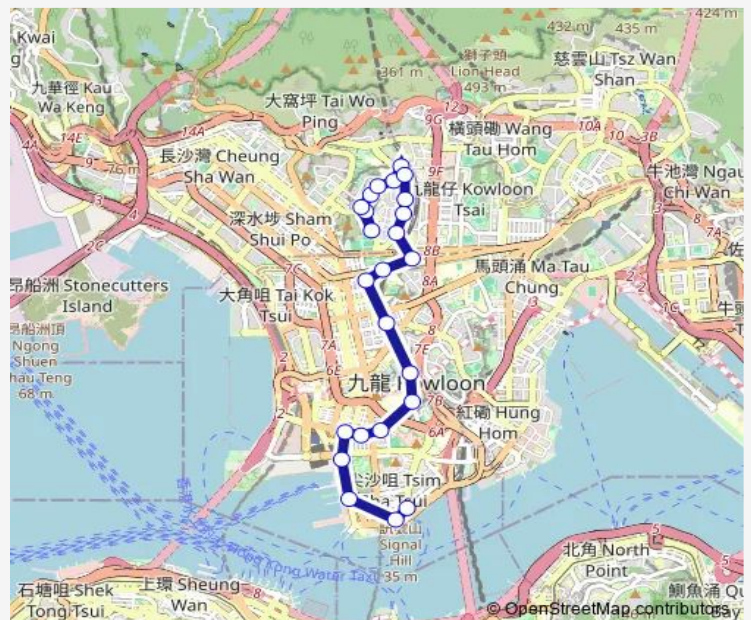

24 stops

[Open route schedule](#)

- [Ctb] Tsim SHA Tsui (Mody Road)[[Kmb+Ctb] Tsim SHA Tsui East (Mody Road)/<Br>Tsim SHA Tsui (Mody Road)][[Kmb] Tsim SHA Tsui East (Mody Road)
- [Ctb] East Tsim SHA Tsui Station, Salisbury Road[[Kmb] East Tsim SHA Tsui Station[[Nlb] East Tsim SHA Tsui MTR Station
- [Ctb] Kowloon Hotel, Nathan Road[[Kmb] Tsim SHA Tsui BBI - Middle Road
- [Ctb] Kimberley Road, Nathan Road[[Kmb] Kimberley Road
- [Ctb] Jordan Station, Nathan Road[[Kmb] Bowring Street YAU MA Tei
- [Ctb] Ning PO Street, Nathan Road[[Kmb] Ning PO Street YAU MA Tei
- [Kmb] Labour Tribunal
- [Ctb] Wylie Road, Gascoigne Road[[Kmb] Wylie Road
- [Kmb+Ctb] Queen Elizabeth Hospital/<Br>Queen Elizabeth Hospital, Wylie Road[[Kmb] Queen Elizabeth Hospital
- [Kmb] HO MAN TIN Hill Road
- [Kmb] Macpherson Playground
- [Kmb] Luen WAN Street
- [Kmb+Ctb] Queen Elizabeth School/<Br>Queen Elizabeth School, SAI YEE Street[[Kmb] Queen Elizabeth School
- [Kmb+Ctb] Prince Edward Station/<Br>Prince Edward Station, Tung Choi Street[[Kmb] Prince Edward Station

**Route schedule**

[Ctb] Tsim SHA Tsui (Mody Road)[[Kmb+Ctb] Tsim SHA Tsui East (Mody Road)/<Br>Tsim SHA Tsui (Mody Road)[[Kmb] Tsim SHA Tsui East (Mody Road) — [Kmb] Sham Shui PO (TAI Hang Tung) BUS Terminus

Monday	10:00-21:30
Tuesday	10:00-21:30
Wednesday	10:00-21:30
Thursday	10:00-21:30
Friday	10:00-21:30
Saturday	10:10-20:00
Sunday	06:20-20:30

**Route info**

Direction: [Ctb] Tsim SHA Tsui (Mody Road)[[Kmb+Ctb] Tsim SHA Tsui East (Mody Road)/<Br>Tsim SHA Tsui (Mody Road)[[Kmb] Tsim SHA Tsui East (Mody Road)

Stops: 24  
 Trip Duration: 0 hour 48 min

[Ctb] Police Sports AND Recreation Club, Boundary Street[[Kmb] Police Sports AND Recreation Club

[Kmb] Osmanthus Road

[Kmb] Concordia Lutheran School

[Kmb] Verbena Road