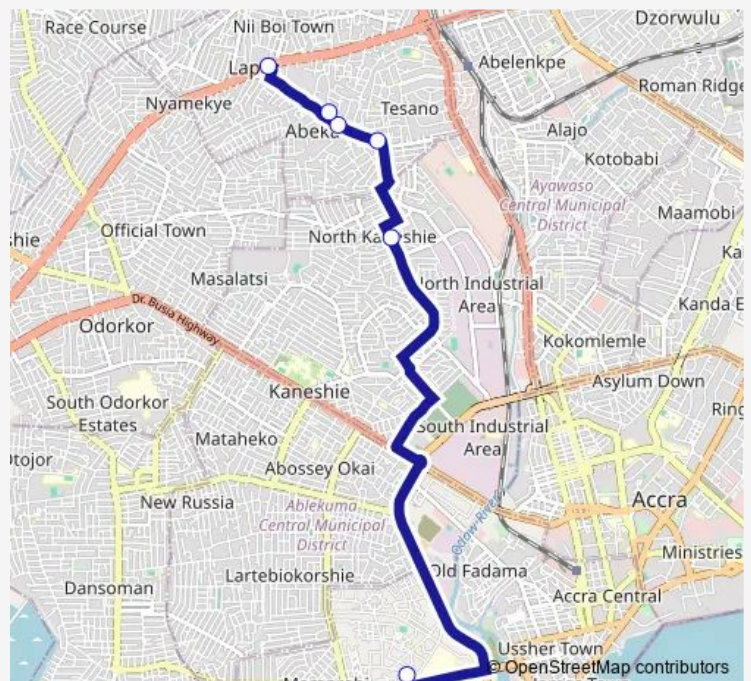

Wednesday 15:56

Thursday 15:56

Friday 15:56

Saturday 15:56

Sunday 15:56

Route info

Direction: Terminal Korle Bu Station

Stops: 6

Trip Duration: 1 hour 19 min

■ 299A — Korle Bu Station to Abeka lapaz

299A Bus time schedules and route maps are available in an offline PDF at busmaps.com. Use the busmaps.com website to see live bus times, train schedule or subway schedule, and step-by-step directions for all public transit in Accra