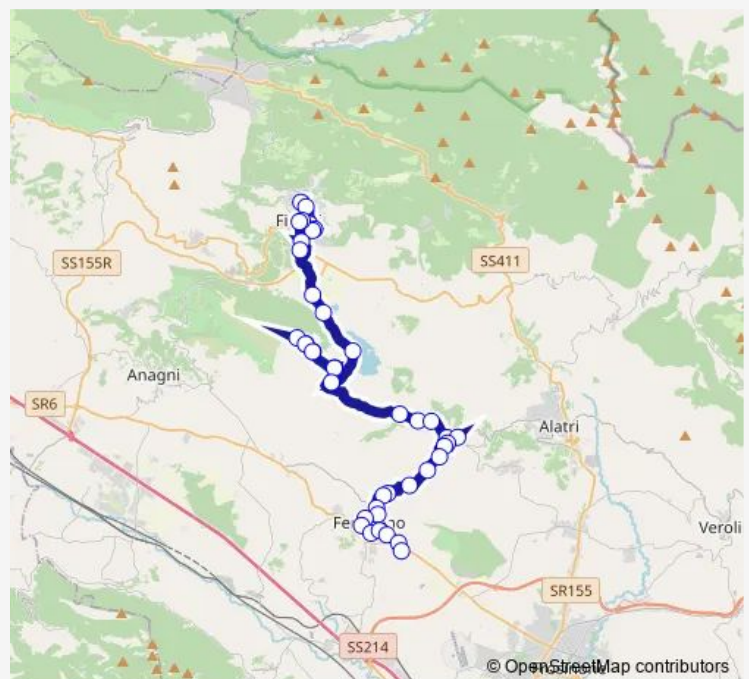

Friday 07:00-14:35

Saturday 07:15

Sunday —

Route info

Direction: Fiuggi | I.P.S.S.E.O.A. M. Buonarroti # f6095

Stops: 42

Trip Duration: 0 hour 58 min

Fiuggi - Ferentino # Fg49a