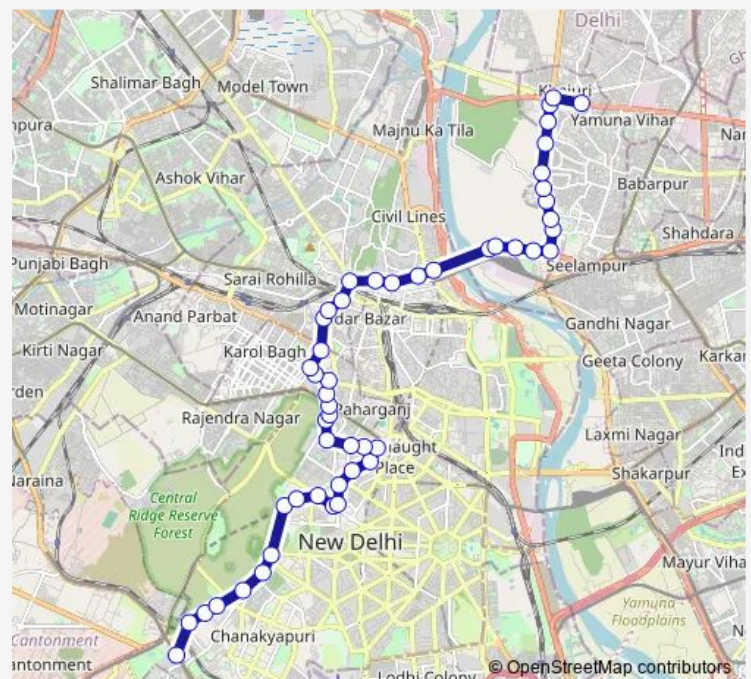

Thursday 07:00-22:00

Friday 07:00-22:00

Saturday 07:00-22:00

Sunday 07:00-22:00

Route info

Direction: Arsd College / Dhaula Kuan

Stops: 50

Trip Duration: 1 hour 26 min