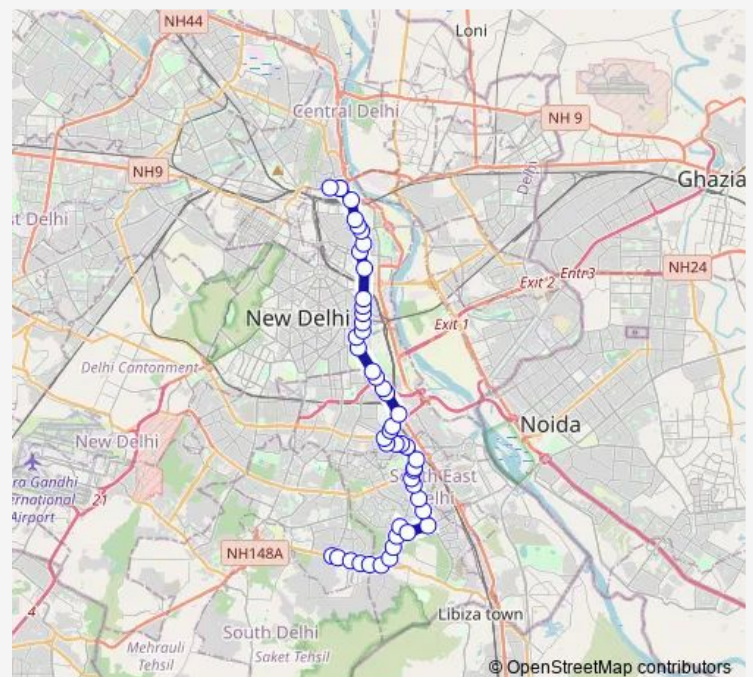

Thursday 19:05-23:13

Friday 19:05-23:13

Saturday 19:05-23:13

Sunday 19:05-23:13

Route info

Direction: Ambedkar Nagar Terminal

Stops: 48

Trip Duration: 1 hour 35 min