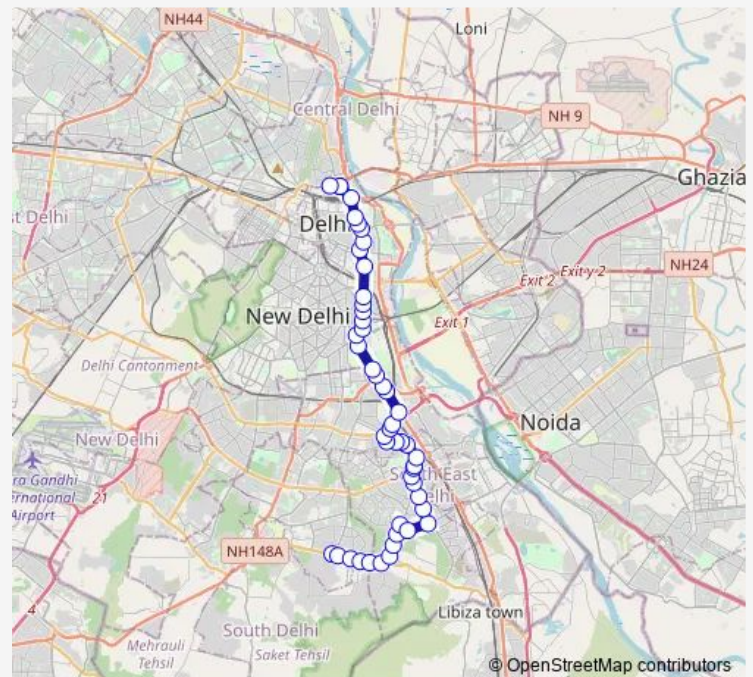

Thursday 19:05-23:13

Friday 19:05-23:13

Saturday 19:05-23:13

Sunday 19:05-23:13

Route info

Direction: Ambedkar Nagar Terminal

Stops: 48

Trip Duration: 1 hour 35 min