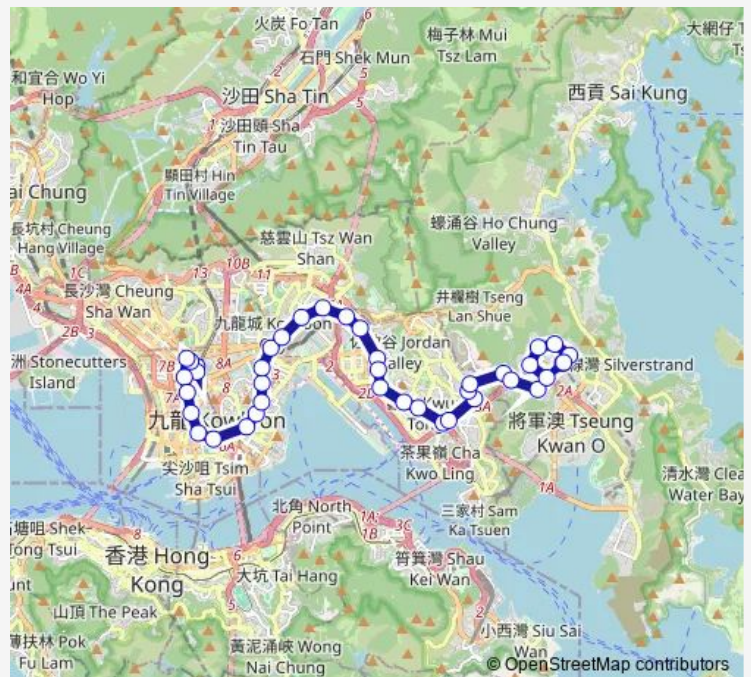

40 stops

[Open route schedule](#)

- [Kmb] Mong KOK East Station BUS Terminus
- [Kmb] Luen WAN Street
- [Kmb+Ctb] Queen Elizabeth School/
Queen Elizabeth School, SAI YEE Street[[Kmb] Queen Elizabeth School
- [Ctb] Prince Edward Station, Prince Edward Road West[[Kmb] Prince Edward Station
- [Ctb] Argyle Centre, Nathan Road[[Kmb+Ctb] Mong KOK Station/
Argyle Centre, Nathan Road[[Kmb] Mong KOK Station
- [Ctb] SOY Street, Nathan Road[[Kmb] SOY Street Mong Kok
- [Ctb] MAN Ming Lane, Nathan Road[[Kmb+Ctb] MAN Ming Lane YAU MA TEI/
Man Ming Lane, Nathan Road[[Kmb] MAN Ming Lane YAU MA Tei
- [Ctb] Labour Tribunal, Gascoigne Road[[Kmb+Ctb] Labour Tribunal/
Labour Tribunal, Gascoigne Road[[Kmb] Labour Tribunal
- [Ctb] Wylie Road, Gascoigne Road[[Kmb] Wylie Road
- [Ctb] Valley Road, Chatham Road North[[Kmb+Ctb] Valley Road Hung HOM/
Valley Road, Chatham Road North[[Kmb] Valley Road Hung Hom
- [Ctb] PAK Kung Street, Chatham Road North[[Kmb+Ctb] PAK Kung Street Hung HOM/
Pak Kung Street, Chatham Road North[[Kmb] PAK Kung Street Hung Hom
- [Ctb] Kiang HSI Street, MA TAU WAI Road[[Kmb] Kiang HSI Street
- [Ctb] TIN Kwong Road, MA TAU WAI Road[[Kmb] Sheung Heung Road

Route info

Direction: [Kmb] Mong KOK East Station BUS Terminus

Stops: 40

Trip Duration: 1 hour 4 min

■ 93k — PO LAM - Mong KOK East Station

[Ctb] Geranium House MA TAU WAI Estate, MA TAU WAI Road[[Kmb] SAN Shan Road

[Ctb] Argyle Street Playground, MA TAU Chung Road[[Kmb+Ctb] Argyle Street Playground/
Argyle Street Playground, MA TAU Chung Road[[Kmb] Argyle Street Playground

[Ctb] Regal Oriental Hotel, Prince Edward Road East[[Kmb+Ctb] Kowloon City BBI - Regal Oriental Hotel/
Regal Oriental Hotel, Prince Edward Road East[[Kmb] Kowloon City BBI - Regal Oriental Hotel