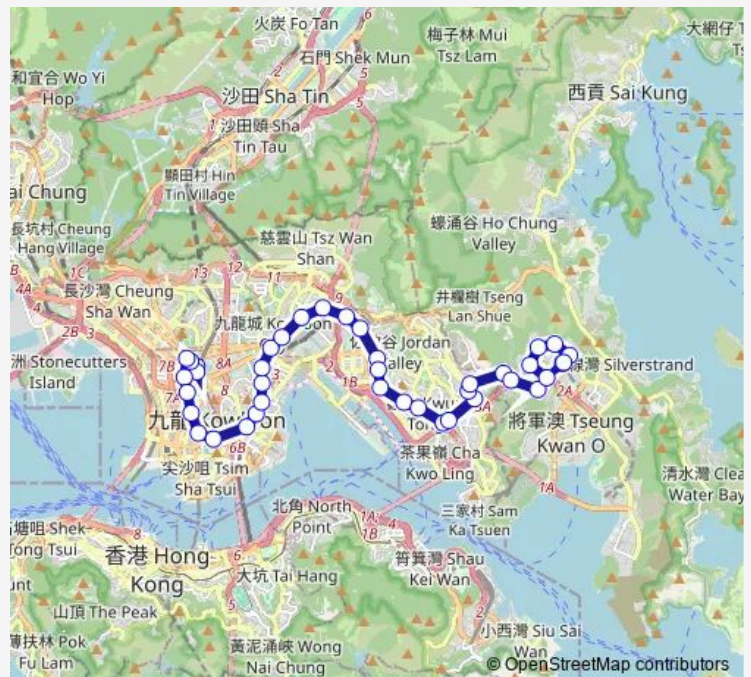

40 stops

[Open route schedule](#)

- [Kmb] Mong KOK East Station BUS Terminus
- [Kmb] Luen WAN Street
- [Kmb+Ctb] Queen Elizabeth School/
Queen Elizabeth School, SAI YEE Street[[Kmb] Queen Elizabeth School
- [Ctb] Prince Edward Station, Prince Edward Road West[[Kmb] Prince Edward Station
- [Ctb] Argyle Centre, Nathan Road[[Kmb+Ctb] Mong KOK Station/
Argyle Centre, Nathan Road[[Kmb] Mong KOK Station
- [Ctb] SOY Street, Nathan Road[[Kmb] SOY Street Mong Kok
- [Ctb] MAN Ming Lane, Nathan Road[[Kmb+Ctb] MAN Ming Lane YAU MA TEI/
Man Ming Lane, Nathan Road[[Kmb] MAN Ming Lane YAU MA Tei
- [Ctb] Labour Tribunal, Gascoigne Road[[Kmb+Ctb] Labour Tribunal/
Labour Tribunal, Gascoigne Road[[Kmb] Labour Tribunal
- [Ctb] Wylie Road, Gascoigne Road[[Kmb] Wylie Road
- [Ctb] Valley Road, Chatham Road North[[Kmb+Ctb] Valley Road Hung HOM/
Valley Road, Chatham Road North[[Kmb] Valley Road Hung Hom
- [Ctb] PAK Kung Street, Chatham Road North[[Kmb+Ctb] PAK Kung Street Hung HOM/
Pak Kung Street, Chatham Road North[[Kmb] PAK Kung Street Hung Hom
- [Ctb] Kiang HSI Street, MA TAU WAI Road[[Kmb] Kiang HSI Street
- [Ctb] TIN Kwong Road, MA TAU WAI Road[[Kmb] Sheung Heung Road

Route info

Direction: [Kmb] Mong KOK East Station BUS Terminus

Stops: 40

Trip Duration: 1 hour 7 min

[Ctb] Geranium House MA TAU WAI Estate, MA TAU WAI Road[[Kmb] SAN Shan Road

[Ctb] Argyle Street Playground, MA TAU Chung Road[[Kmb+Ctb] Argyle Street Playground/
Argyle Street Playground, MA TAU Chung Road[[Kmb] Argyle Street Playground