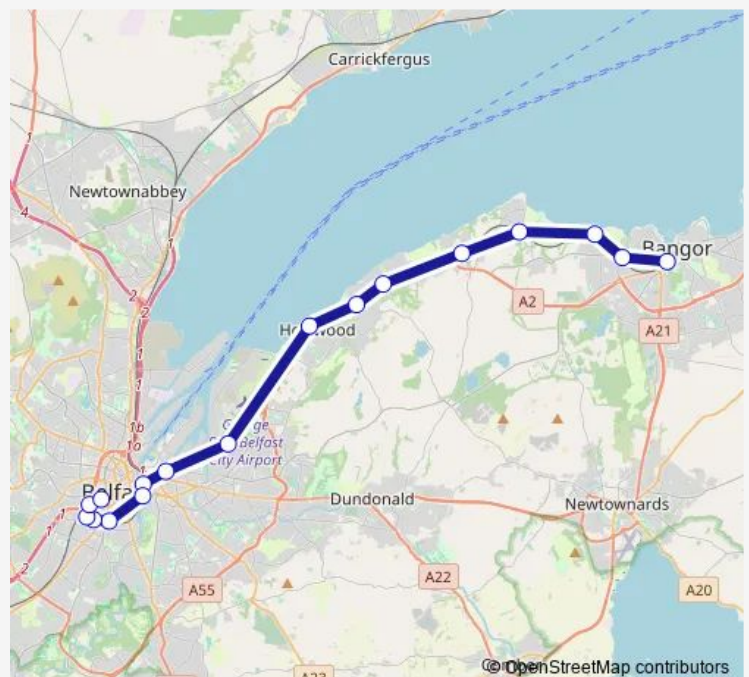

Rail 1_BR->GC Bangor - Great Victoria Street

[Go to website](#)

Direction

Bangor — Great Victoria Street

17 stops

[Open route schedule](#)

Bangor

Bangor West

Carnalea

Helen's Bay

Seahill

Cultra

Marino

Hollywood

Sydenham

Titanic Quarter

Lagan Junction

Lanyon Place

Botanic

City Hospital

City Junction

Westlink Junction

Great Victoria Street

Route schedule

Route info

Direction: Bangor

Stops: 17

Trip Duration: 0 hour 44 min

1_BR->GC — Bangor - Great Victoria Street

1_BR->GC Rail time schedules and route maps are available in an offline PDF at busmaps.com. Use the busmaps.com website to see live bus times, train schedule or subway schedule, and step-by-step directions for all public transit in Belfast