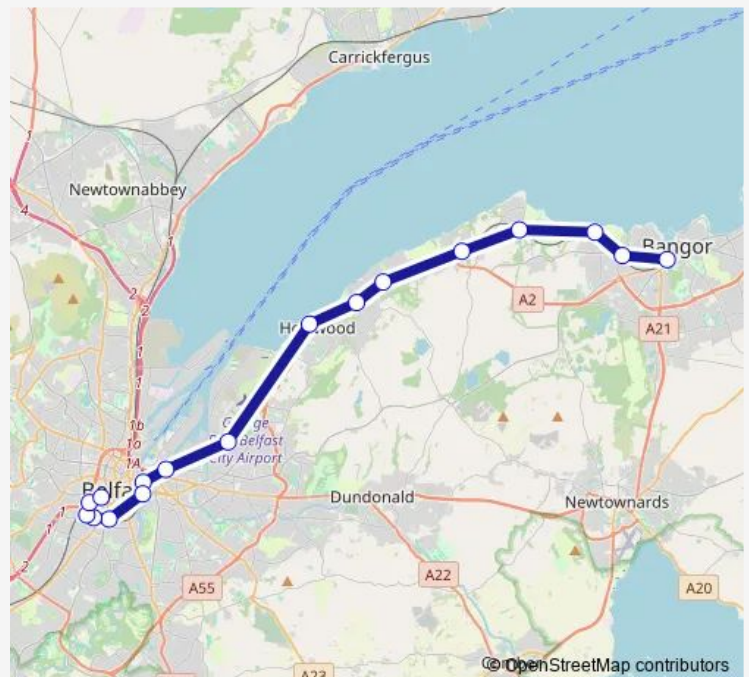

Rail 1_BR->GC Bangor - Great Victoria Street

[Go to website](#)

Direction

Bangor — Great Victoria Street

17 stops

[Open route schedule](#)

- Bangor
- Bangor West
- Carnalea
- Helen's Bay
- Seahill
- Cultra
- Marino
- Hollywood
- Sydenham
- Titanic Quarter
- Lagan Junction
- Lanyon Place
- Botanic
- City Hospital
- City Junction
- Westlink Junction
- Great Victoria Street

Route schedule

Bangor — Great Victoria Street

Monday	06:10-22:41
Tuesday	06:10-22:41
Wednesday	06:10-22:41
Thursday	06:10-22:41
Friday	06:10-22:41
Saturday	06:41-22:41
Sunday	08:41-21:41

Route info

Direction: Bangor

Stops: 17

Trip Duration: 0 hour 44 min

1_BR->GC — Bangor - Great Victoria Street

1_BR->GC Rail time schedules and route maps are available in an offline PDF at busmaps.com. Use the busmaps.com website to see live bus times, train schedule or subway schedule, and step-by-step directions for all public transit in Belfast