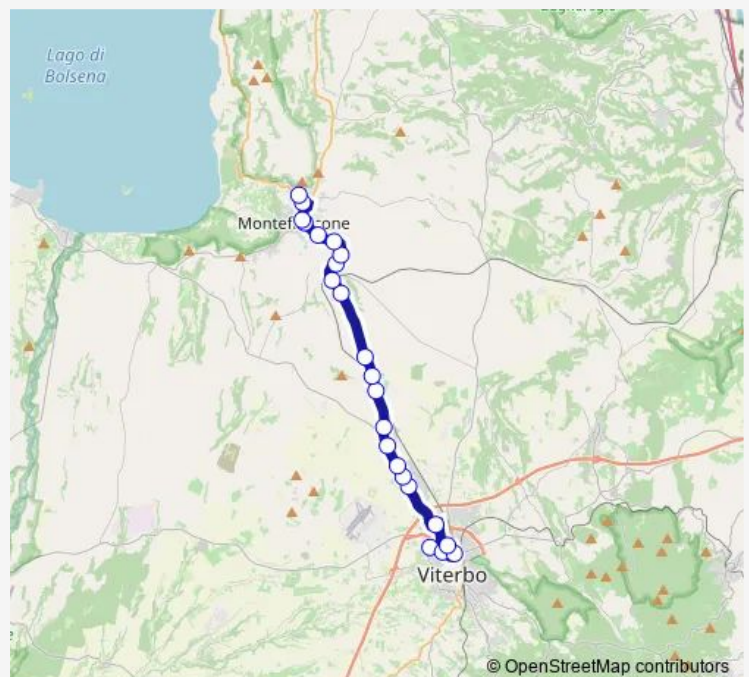

Montefiascone | Via Orvietana Via Cassia # f599

Route schedule

Viterbo | Riello # f641 — Montefiascone | Via Salotti Via Moro # f601

Monday	19:05
Tuesday	19:05
Wednesday	19:05
Thursday	19:05
Friday	19:05
Saturday	19:05-20:10
Sunday	10:40-19:20

Route info

Direction: Viterbo | Riello # f641

Stops: 23

Trip Duration: 0 hour 20 min

Viterbo - Montefiascone # Vt4a

Montefiascone | Via Santa Maria Grazie # f600

Montefiascone | Via Salotti Via Moro # f601

Bus time schedules and route maps are available in an offline PDF at busmaps.com. Use the busmaps.com website to see live bus times, train schedule or subway schedule, and step-by-step directions for all public transit in Viterbo