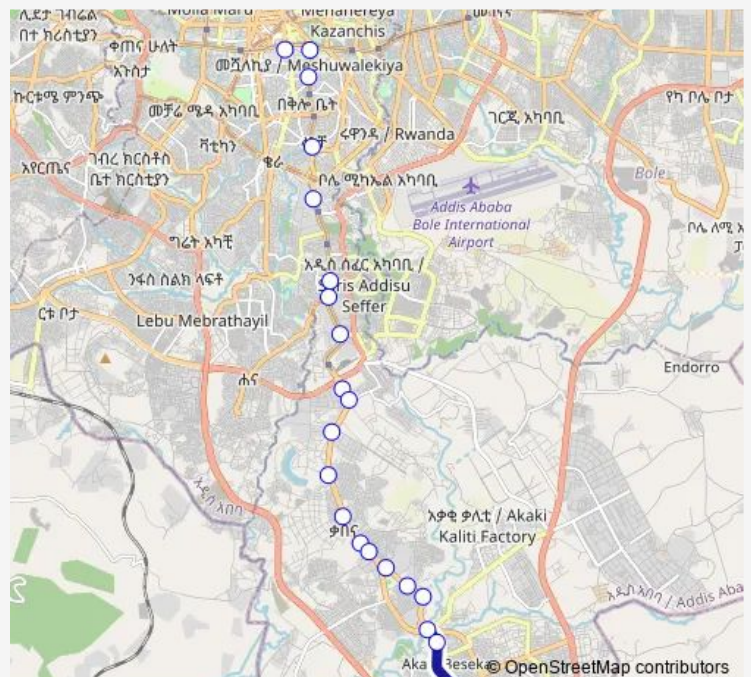

### Route schedule

Akaki Korkoro — Legehar (Old Train Station)

Monday 06:00

Tuesday 06:00

Wednesday 06:00

Thursday 06:00

Friday 06:00

Saturday 06:00

### Route info

Direction: Akaki Korkoro

Stops: 34

Trip Duration: 0 hour 50 min

Ab025 — Legehar (Old Train Station) ↔ Akaki Korkoro

Saris (Cbe)

Adey abada

Kadisco

Gotera (Oilibiya)

Adey Abeba

Saris

Abo Junction

Kality Masetegna

Wehalemat

Kality (Correctional Facility)

Kality Prison

## Route info

Direction: Legehar (Old Train Station)

Stops: 22

Trip Duration: 2 hour 0 min

Ab025 Bus time schedules and route maps are available in an offline PDF at [busmaps.com](https://busmaps.com). Use the [busmaps.com](https://busmaps.com) website to see live bus times, train schedule or subway schedule, and step-by-step directions for all public transit in Addis Ababa