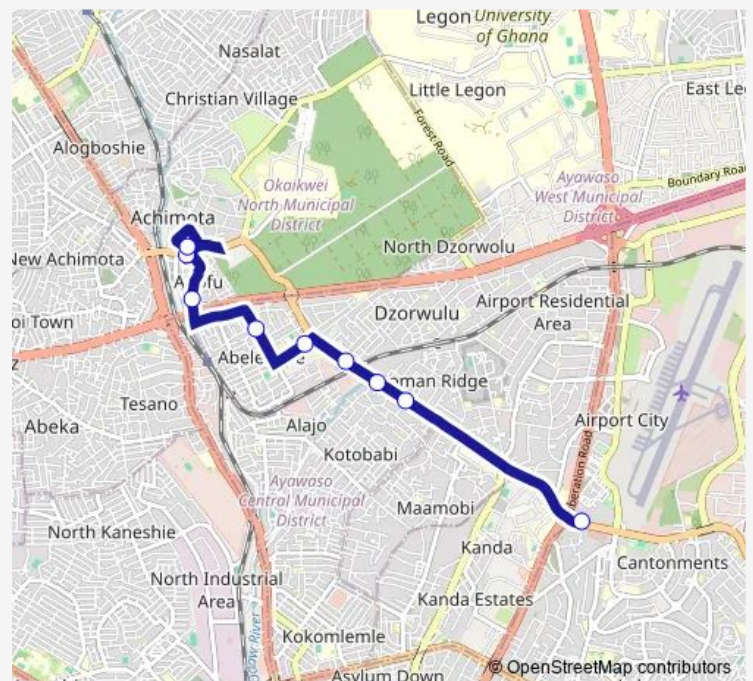

Bus 076b 37 Station to Achimota Station

[Go to website](#)

Direction

Terminal 37 Station — Terminal Achimota Station

9 stops

[Open route schedule](#)

Terminal 37 Station

Roman Ridge

Ebony 254

Dzorwulu Junction

Curve 076

Abelemkpe Aduanase

Abofu

Abofu Junction

Terminal Achimota Station

Route schedule

Terminal 37 Station — Terminal Achimota Station

Monday 11:51

Tuesday 11:51

Wednesday 11:51

Thursday 11:51

Friday 11:51

Saturday 11:51

Sunday 11:51

Route info

Direction: Terminal 37 Station

Stops: 9

Trip Duration: 0 hour 40 min

076b — 37 Station to Achimota Station

076b Bus time schedules and route maps are available in an offline PDF at busmaps.com. Use the busmaps.com website to see live bus times, train schedule or subway schedule, and step-by-step directions for all public transit in Accra