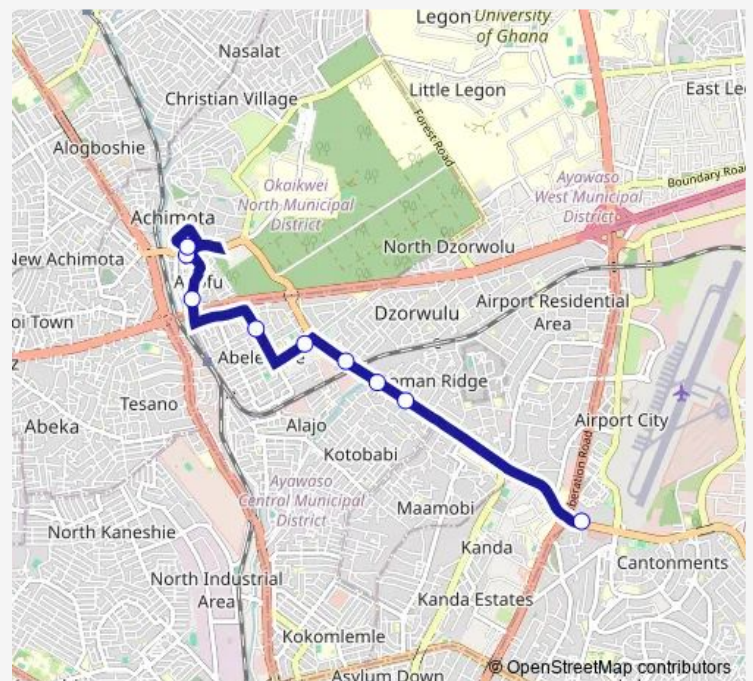

### Direction

Terminal 37 Station — Terminal Achimota Station

9 stops

[Open route schedule](#)

Terminal 37 Station

Roman Ridge

Ebony 254

Dzorwulu Junction

Curve 076

Abelemkpe Aduanase

Abofu

Abofu Junc.

Terminal Achimota Station

### Route schedule

Terminal 37 Station — Terminal Achimota Station

Monday 11:51

Tuesday 11:51

Wednesday 11:51

Thursday 11:51

Friday 11:51

Saturday 11:51

### Route info

Direction: Terminal 37 Station

Stops: 9

Trip Duration: 0 hour 40 min

076B — 37 Station to Achimota Station

076B Bus time schedules and route maps are available in an offline PDF at [busmaps.com](https://busmaps.com). Use the [busmaps.com](https://busmaps.com) website to see live bus times, train schedule or subway schedule, and step-by-step directions for all public transit in Accra