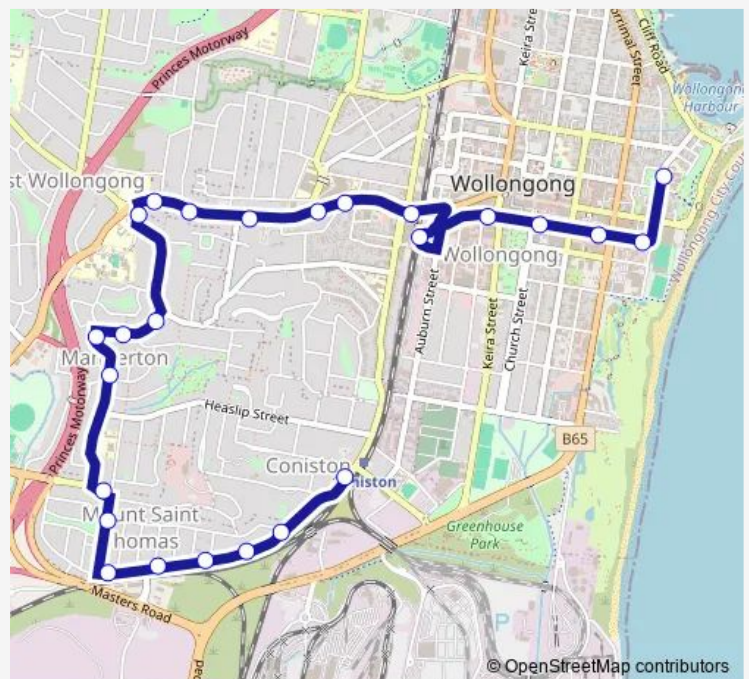

School Bus S204 St Marys College to Gladstone Ave bf Bridge St via Wollongong Station

[Go to website](#)

Direction

St Mary Star Of The Sea College, Harbour St — Gladstone Av Before Bridge St

25 stops

[Open route schedule](#)

- St Mary Star Of The Sea College, Harbour St
- Burelli St At Harbour St
- Wollongong City Council And Library, Burelli St
- Wollongong Central, Burelli St, Stand C
- Burelli St After Keira St
- Wollongong Station, Station St
- Crown St At Gladstone Av
- Crown St Opp Wollongong Hospital
- Crown St Opp New Dapto Rd
- Crown St Before Mangerton Rd
- Crown St Opp Gilmore St
- Crown St Opp Fisher St
- Powell St Opp St Therese Catholic Primary School
- Woodlawn Av After Norman St
- Woodlawn Av After Eastern Av
- St Johns Av At Woodlawn Av
- St Johns Av At Byrarong Av
- The Av Before Taronga Av
- Taronga Av At Ocean St
- Gladstone Av Before Mount St

Route schedule

St Mary Star Of The Sea College, Harbour St — Gladstone Av Before Bridge St

Monday	15:25
Tuesday	15:25
Wednesday	15:25
Thursday	15:25
Friday	15:25
Saturday	—
Sunday	—

Route info

Direction: St Mary Star Of The Sea College, Harbour St

Stops: 25

Trip Duration: 0 hour 30 min

Gladstone Av At Prospect St

Gladstone Av At John St

226 Gladstone Av

Gladstone Av At Ocean St

Gladstone Av Before Bridge St

S204 School Bus time schedules and route maps are available in an offline PDF at busmaps.com. Use the busmaps.com website to see live bus times, train schedule or subway schedule, and step-by-step directions for all public transit in Wollongong