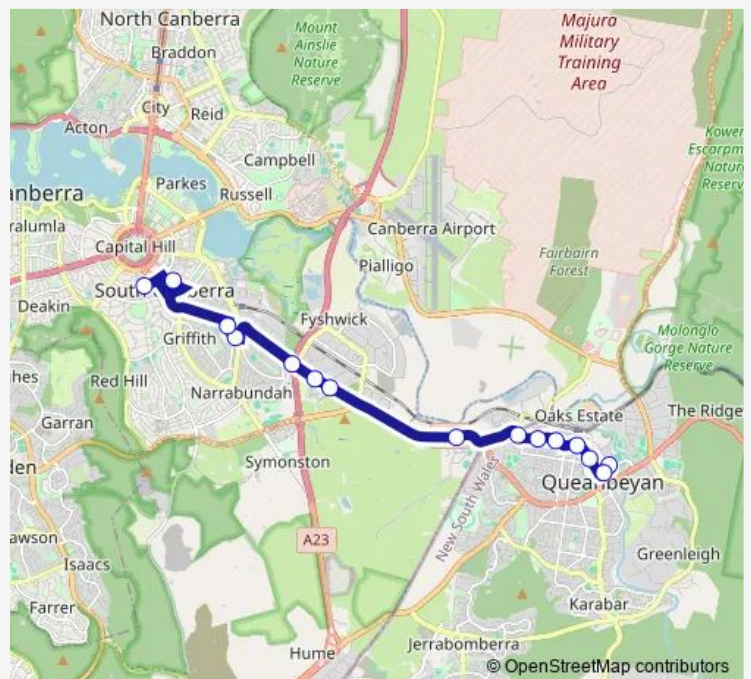

School Bus S204 Queanbeyan Interchange to St Edmunds and St Clares Colleges

[Go to website](#)

Direction

Queanbeyan Interchange, Stand 4 — National Cct Opp Forrest Ps

15 stops

[Open route schedule](#)

- Queanbeyan Interchange, Stand 4
- Riverside Plaza, Morisset St
- Crawford St Before Campbell St
- Uriarra Rd At Stornaway Rd
- Uriarra Rd At Kinkora Pl
- Uriarra Rd At Frederick St
- Uriarra Rd After Kendall Av North
- Canberra Av At Woods Lane
- Canberra Av Before Faulding St
- Canberra Av Opp Geelong St
- Canberra Av After Monaro Hwy
- Mcmillan Cr At Mckinlay St
- St Edmunds College Mcmillan Cr
- Teloepa Park School New South Wales Cr
- National Cct Opp Forrest Ps

Route schedule

Queanbeyan Interchange, Stand 4 — National Cct Opp Forrest Ps

Monday	08:20
Tuesday	08:20
Wednesday	08:20
Thursday	08:20
Friday	08:20
Saturday	—
Sunday	—

Route info

Direction: Queanbeyan Interchange, Stand 4

Stops: 15

Trip Duration: 0 hour 30 min

S204 School Bus time schedules and route maps are available in an offline PDF at busmaps.com. Use the busmaps.com website to see live bus times, train schedule or subway schedule, and step-by-step directions for all public transit in Canberra

The schedule is provided in the local timezone. Times with "(+1)" indicate departures on the next day.

PDF file created on 2025-01-16

2024 BusMaps.com - All Rights Reserved