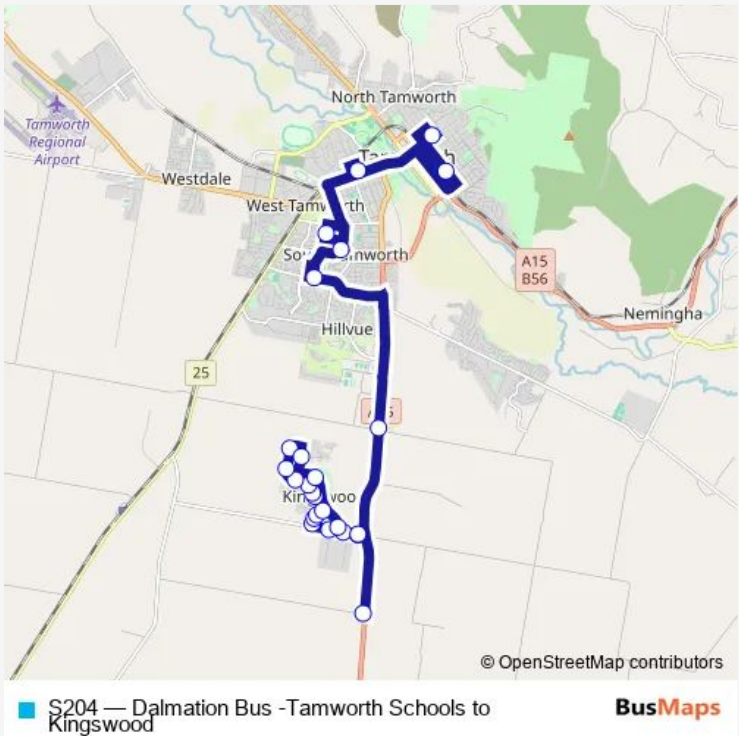

School Bus S204 Dalmation Bus -Tamworth Schools to Kingswood

[Go to website](#)

Direction
 Meadows Lane Turnaround — Tamworth Public School, Upper St
 25 stops
[Open route schedule](#)

- Meadows Lane Turnaround
- Spains Lane At Edna Cl
- Spains Lane After Regans Rd
- Spains Lane At Colwell Rd
- Ralfe Rd After Spains Lane
- Ralfe Rd Before Herden Rd
- Ralfe Rd At Herden Rd
- Ralfe Rd Before Kingswood Dr
- Danger Cres After Kingswood Dr
- Danger Cres Before Eyre Pl
- Dangar Cres At Eyre Pl
- Hartmann Dr At Pages Lane
- Hartmann Dr After Lawrence Av
- Hartmann Dr Before Cameron Av
- Pages Lane At Palmer Dr
- 39 Kingswood Dr
- Kingswood Rd Before Spains Lane
- Spains Lane Opp Edna Cl
- New England Hwy At Burgmanns Lane
- St Edward's Primary School, Hillvue Rd

Route info
 Direction: Meadows Lane Turnaround
 Stops: 25
 Trip Duration: 0 hour 50 min

Robert St Opp St Edward's Infants School

Tamworth South Public School, Woodward Av

St Joseph's Primary School, Denison St

St Nicholas Primary School, Carthage St

Tamworth Public School, Upper St

Direction

St Joseph's Primary School, Denison St — Meadows Lane Turnaround

27 stops

[Open route schedule](#)

St Joseph's Primary School, Denison St

Saturday —

Sunday —

Route info

Direction: St Joseph's Primary School, Denison St

Stops: 27

Trip Duration: 0 hour 57 min

39 Kingswood Dr

Kingswood Rd Before Spains Lane