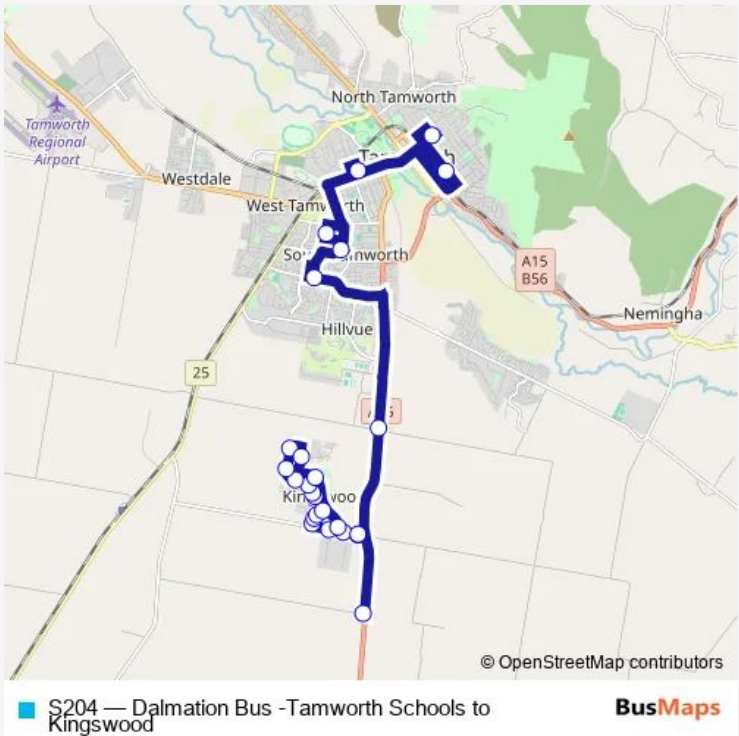

School Bus S204 Dalmation Bus -Tamworth Schools to Kingswood

[Go to website](#)

Direction
 Meadows Lane Turnaround — Tamworth Public School, Upper St
 25 stops
[Open route schedule](#)

- Meadows Lane Turnaround
- Spains Lane At Edna Cl
- Spains Lane After Regans Rd
- Spains Lane At Colwell Rd
- Ralfe Rd After Spains Lane
- Ralfe Rd Before Herden Rd
- Ralfe Rd At Herden Rd
- Ralfe Rd Before Kingswood Dr
- Danger Cres After Kingswood Dr
- Danger Cres Before Eyre Pl
- Dangar Cres At Eyre Pl
- Hartmann Dr At Pages Lane
- Hartmann Dr After Lawrence Av
- Hartmann Dr Before Cameron Av
- Pages Lane At Palmer Dr
- 39 Kingswood Dr
- Kingswood Rd Before Spains Lane
- Spains Lane Opp Edna Cl
- New England Hwy At Burgmanns Lane
- St Edward's Primary School, Hillvue Rd

Route schedule
 Meadows Lane Turnaround — Tamworth Public School, Upper St

Monday	08:00
Tuesday	08:00
Wednesday	08:00
Thursday	08:00
Friday	08:00
Saturday	—
Sunday	—

Route info
 Direction: Meadows Lane Turnaround
 Stops: 25
 Trip Duration: 0 hour 50 min

27 stops

[Open route schedule](#)

St Joseph's Primary School, Denison St

St Nicholas Primary School, Carthage St

Tamworth Public School, Upper St

Tamworth South Public School, Woodward Av

St Edward's Infants School, Robert St

Thursday 15:00

Friday 15:00

Saturday —

Sunday —

Route info

Direction: St Joseph's Primary School, Denison St

Stops: 27

Trip Duration: 0 hour 57 min