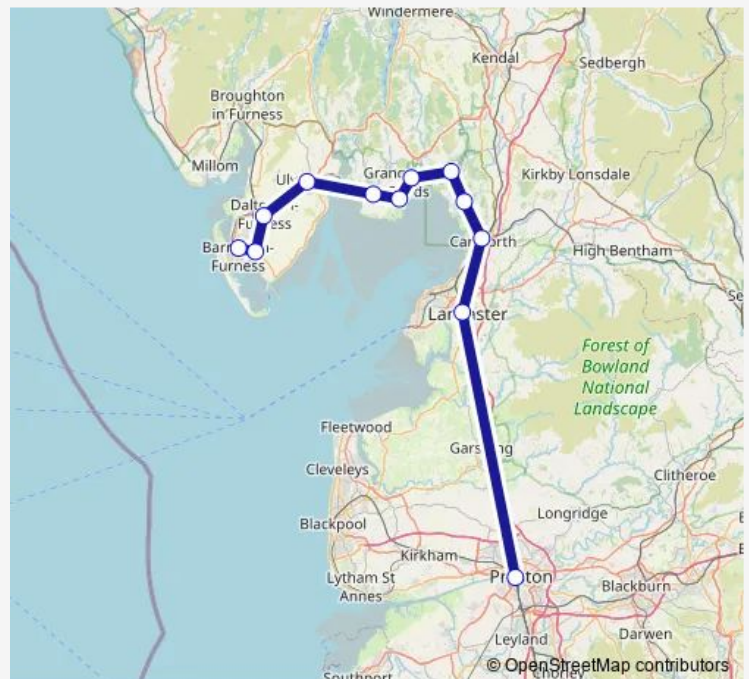

Rail Nt:Pre->Bif NT train service from PRE to Bif

[Go to website](#)

Direction

Preston — Barrow-in-Furness

12 stops

[Open route schedule](#)

Preston

Lancaster

Roose

Barrow-in-Furness

Route schedule

Preston — Barrow-in-Furness

Monday 05:18

Tuesday 05:18

Wednesday 05:18

Thursday 05:18

Friday 05:18

Saturday 05:18-22:11

Sunday 10:44-20:47

Route info

Direction: Preston

Stops: 12

Trip Duration: 1 hour 17 min

■ Nt:Pre->Bif — NT train service from PRE to Bif