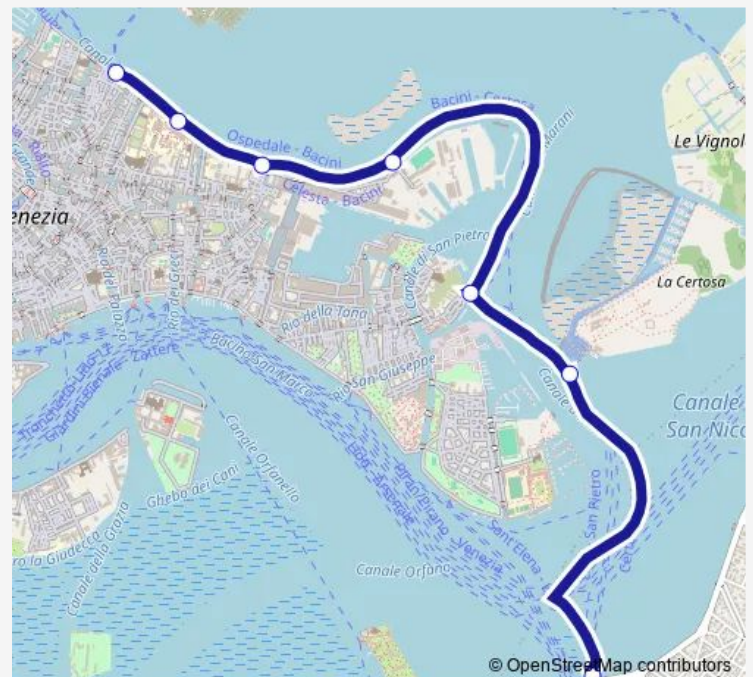

### Direction

F.te Nove D — Lido S.M.E. A

7 stops

[Open route schedule](#)

F.te Nove D

Ospedale

Celestia

Bacini - Arsenale Nord

### Route schedule

F.te Nove D — Lido S.M.E. A

Monday	21:00-24:00
Tuesday	21:00-24:00
Wednesday	21:00-24:00
Thursday	21:00-24:00
Friday	21:00-24:00
Saturday	21:00-24:00
Sunday	21:00-24:00

### Route info

Direction: F.te Nove D

Stops: 7

Trip Duration: 0 hour 23 min

5.2 — F.te Nove D - Lido S.M.E. A

5.2 Ferry time schedules and route maps are available in an offline PDF at [busmaps.com](https://busmaps.com). Use the [busmaps.com](https://busmaps.com) website to see live bus times, train schedule or subway schedule, and step-by-step directions for all public transit in Venice